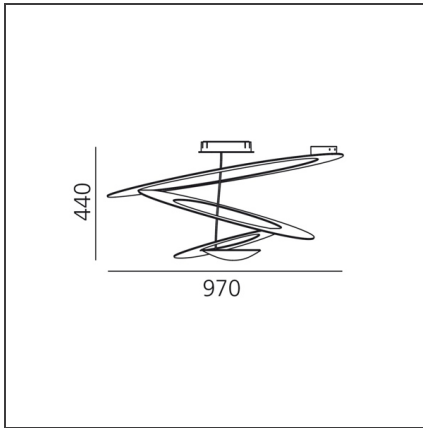

TECHNICAL DRAWINGS

FEATURES

Article Code:	1242010A	Material:	Aluminum
Colour:	Bianco	Series:	Design
Installation:	Ceiling	Area contract:	Residential
Environment:	Indoor	Emission:	Indirect

DIMENSIONS

Width:	cm 97	Glow Wire Test:	650
Height:	cm 44		

NOT INCLUDED SOURCES

Category:	HALO	Color temperature (K):	2950K
Number:	1	Class:	A
Watt:	330W		
Lbs:	R7s		

ALTERNATIVE SOURCES

Category:	LED
Number:	1
Watt:	11w
Delivered lumens output (lm):	1110lm
Type:	2
Socket:	R7s
Class:	A

LUMINAIRE

Watt:	330W	CCT:	2950K
Voltage:	220V-240V