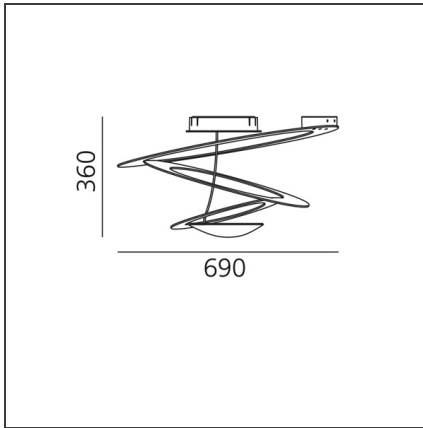

TECHNICAL DRAWINGS

FEATURES

Article Code:	1247010A	Material:	Aluminum
Colour:	White	Series:	Design
Installation:	Ceiling		

DIMENSIONS

Height:	cm 36	Glow Wire Test:	650

NOT INCLUDED SOURCES

Category:	HALO	Color temperature (K):	2950K
Number:	1	Class:	A
Watt:	330W		
Lbs:	R7s		

ALTERNATIVE SOURCES

Category:	LED
Number:	1
Watt:	11w
Delivered lumens output (lm):	1110lm
Type:	2
Socket:	R7s
Class:	A

LUMINAIRE

Watt:	330W
Voltage:	220V-240V