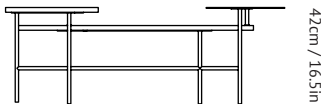

# PALETTE JH25

BY JAIME HAYON

2018

What makes people drawn towards each other? It starts with setting the scene for an informal exchange. With the Palette lounge table by Jaime Hayon, the merging of diverse shapes, sizes, colours and materials is almost a metaphor for bringing different people together to connect – over a table that makes even large spaces feel more intimate.

103cm / 40.6in

118cm / 46.5in

42cm / 16.5in

<b>Category</b>	Lounge table
<b>Production process</b>	The base is made from welded and powder coated steel tubes. The table tops are made from laser cut satin polished brass, polished marble and lacquered veneer.
<b>Environment</b>	Indoor
<b>Material</b>	Brass, Nero Marquina marble, lacquered ash veneer, lacquered walnut veneer
<b>Dimensions (cm/in)</b>	H: 42cm/16.5in, W: 118cm/46.5in, D: 103cm/40.6in
<b>Weight (kg)</b>	38 kg
<b>Colours</b>	Brass, Nero Marquina, black lacquered ash Brass, Nero Marquina, lacquered walnut
<b>Gliders</b>	The Palette tables are fitted with plastic gliders.
<b>Cleaning instructions</b>	Please download our material Care & Cleaning Instructions through <a href="http://www.andtradition.com">www.andtradition.com</a>
<b>Package dimensions (cm/in)</b>	H: 49cm/19.3in, D: 106cm/41.7in, L: 120cm/47.3in