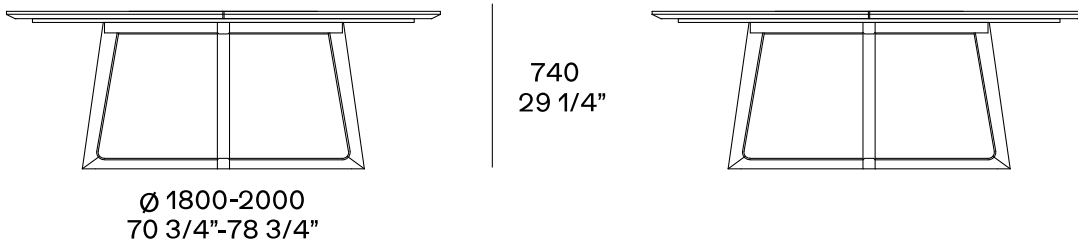

DESCRIPTION

Typology	Table
Legs	Solid wood
Top	Medium-density fibre panel in veneer - solid wood with frame and glass insert

DIMENSIONS

Rectangular

Image not found or type unknown

Round

Round with revolving top

Ø 900-1050
35 1/2"-41 1/4"