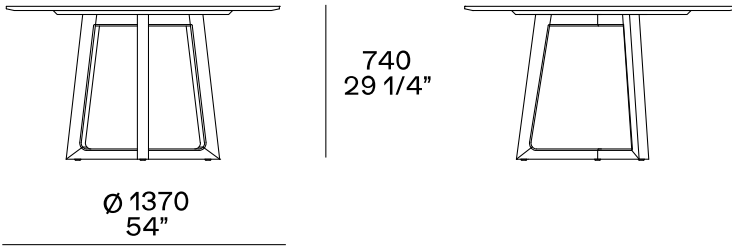

DESCRIPTION

Typology	Table
Legs	Solid wood
Top	Medium-density fibre panel in veneer - solid wood with frame and glass insert

DIMENSIONS

Rectangular

Image not found or type unknown

Round

Round with revolving top

Ø 900-1050
35 1/2"-41 1/4"