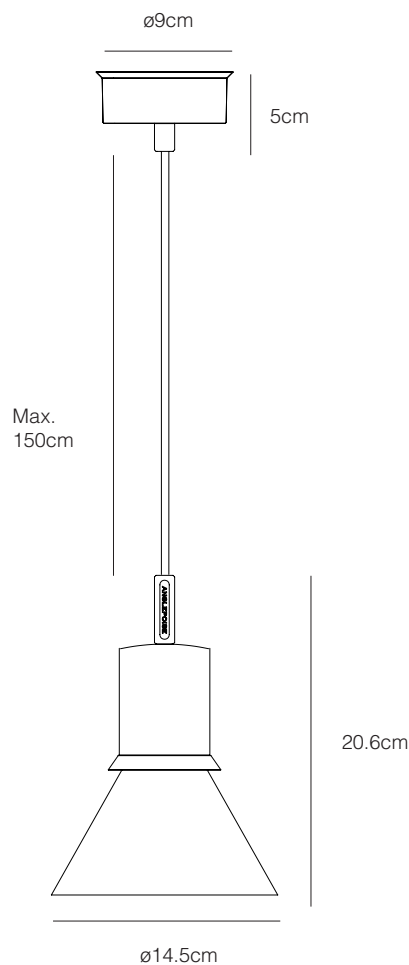

Type 80™ Pendant

ANGLEPOISE®

Type 80™ Collection | Technical Sheet

Launched In 2019 | Designed by Sir Kenneth Grange

Product

Pendant - Matte Black
Pendant - Grey Mist
Pendant - Pistachio Green
Pendant - Rose Pink

Description

Distinguished by a striking, graphic profile, Type 80's design is further enhanced by an attractive 'halo' light-escape feature in the shade. Every detail has been carefully considered and precision engineered to deliver streamlined style, ease of use and consistency across the collection.

Materials

- Matt paint and anodised aluminium finish
- Aluminium shade
- Anodised machined collars
- Drop forged aluminium ceiling rose
- IP20 rating

Dimensions

- Shade Diameter: 14.5cm
- Shade Height: 20.6cm
- Ceiling rose diameter 9cm
- Cable length: 150cm
- Lamp Packaging: 18cm x 18cm x 29cm (L x W x H)
- Lamp Packaged Weight: 0.75kg

Electrical

- Voltage 220/240V, 50/60Hz
- Class II - Double insulated
- E27 lamp holder
- Maximum permitted bulb: 10W LED E27
- Supplied with a compatible LED E27 bulb
  - Non-dimmable
  - Colour Temperature: 2700K

Bulb
included