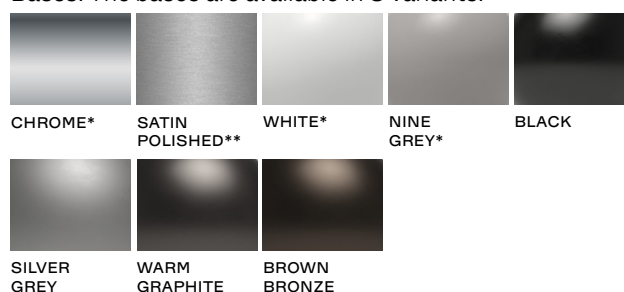

All the laminated tabletops come with a matt, polished aluminium edge, while the veneer version comes with a veneer edge.

Bases: Depending on the shape and size of the table, you can choose between two types of bases:

- Span legs in chromed or powder coated steel, available in two heights: 70 cm/27.6" or 72 cm/28.3"
- 4-star or 6-star base either satin polished aluminium with a satin chromed steel pedestal or powder coated aluminium with matching steel pedestal, available in three heights: 47 cm/18" (4-star), 72 cm/28.3" (4-star or 6-star) or 108 cm/42.5" (4-star)

FEATURES

- Detachable legs (span legs)
- Multiple height options (span legs)
- Extendable (Superellipse™ tables)

COLOURS

Tabletop: The tabletops are available in 7 variants:

Bases: The bases are available in 8 variants: