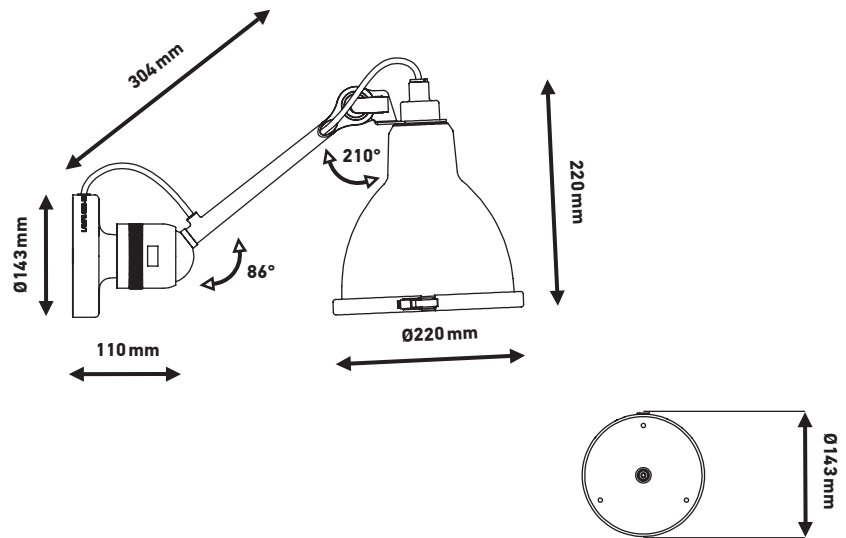

TECHNICAL SHEET / FICHE TECHNIQUE

LAMPE GRAS N°304 XL SEA OUTDOOR