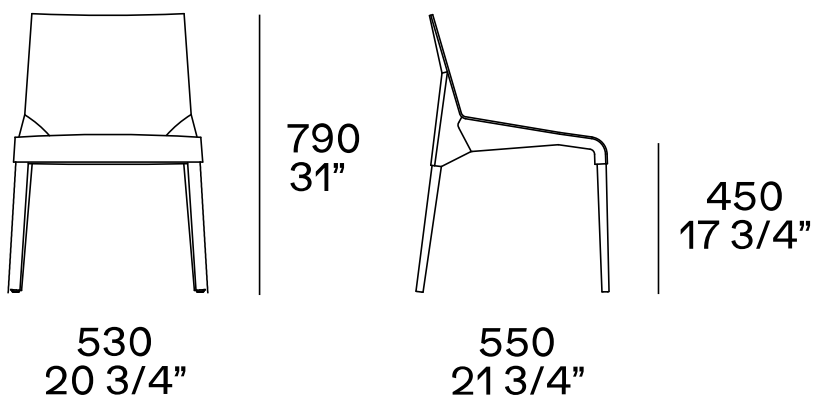

DESCRIPTION

Typology	Chair
Legs	Solid wood or covered in hide
Seat / Backrest	Hide cover with metal element, under seat in integral polyurethane
Features	Perimeter decorative punching (broquering)
Final cover	Not removable hide

DIMENSIONS

With arms

Without arms

With arms

650
25 1/2"

790
31"

450
17 3/4"

560
22"

550
21 3/4"

Without arms

790
31"

450
17 3/4"

530
21 1/4"

550
21 3/4"