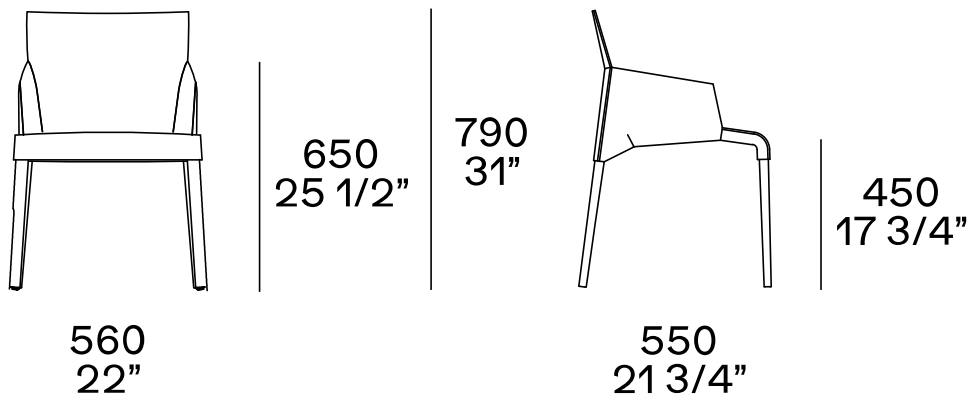

DESCRIPTION

Typology	Chair
Legs	Solid wood or covered in hide
Seat / Backrest	Hide cover with metal element, under seat in integral polyurethane
Features	Perimeter decorative punching (broquering)
Final cover	Not removable hide

DIMENSIONS

With arms

Without arms

With arms

650
25 1/2"

790
31"

450
17 3/4"

560
22"

550
21 3/4"

Without arms

790
31"

450
17 3/4"

530
21 1/4"

550
21 3/4"