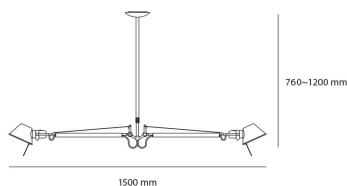

TECHNICAL DATA SHEET
FEATURES

Product name:	Tolomeo Suspension 2 Bracci
Article Code:	A036400
Colour:	Aluminium
Material:	Aluminium
Series:	Design

DIMENSIONS

Width:	cm 150
Height:	cm 76
Max Height from ceiling:	cm 120

DIMENSIONS

LAMPS NOT INCLUDED

	Category:	HALO
	Number:	2
	Lbs:	A60
	Watt:	77W
	Socket:	E27
	Luminous Flux (lm):	1320lm
	Colour Rendering:	1a
	Colour temperature (K):	2900K
	Duration (h):	1000h

COLOUR

ALTERNATIVE LAMPS
LED