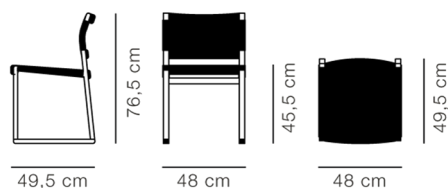

Colours

SEAT AND BACK

Linen webbing
black

Linen webbing
natural

WOODS

Oak black
lacquered

Oak clear oil

Oak lacquered

Fredericia