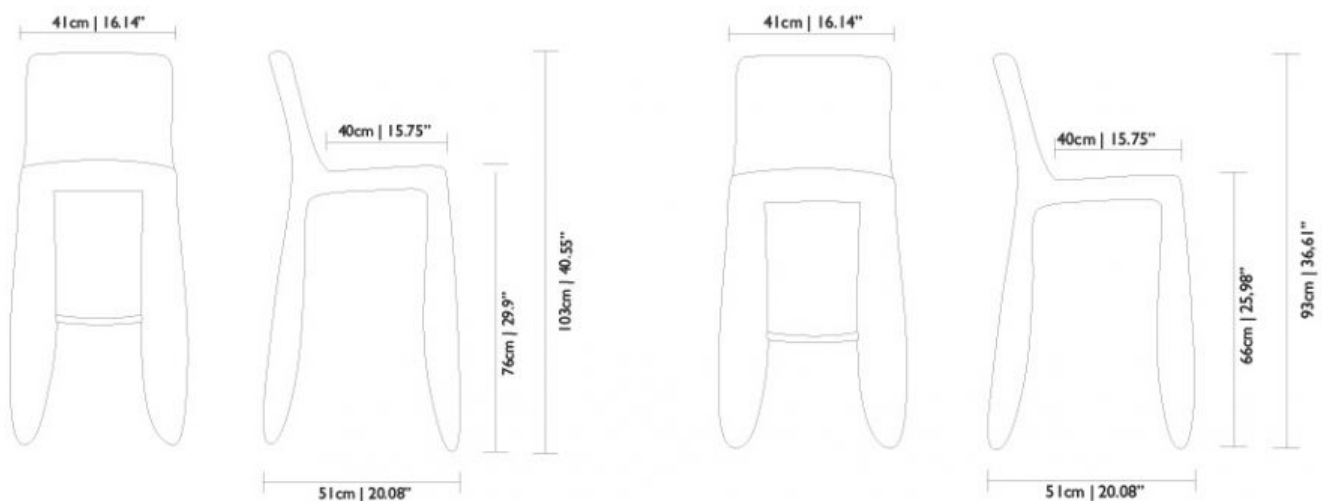

packaging

Monster Barstool

H 108 cm | 42,5"

W 51 cm | 20,1"

D 60 cm | 23,6"

Colli 1/1

Product weight:

12 KG | 26,5 lb

With packaging:

15 KG | 33,1 lb

Monster Bar Stool Low

H 102 cm | 40,2"

W 51 cm | 20,1"

D 60 cm | 23,6"

Colli 1/1

Product weight:

11,5 KG | 25,4 lb

With packaging:

13 KG | 28,7 lb

cleaning instructions

Moooi recommends using a good furniture polish and a soft cloth. Apply generously in layers to the surface and use the cloth to shine. Do not use abrasive fabrics, gently remove tough stains with warm water and a trusted multi-surface cleaner.

dimensions bar stool & bar stool low

Divina Melange 2