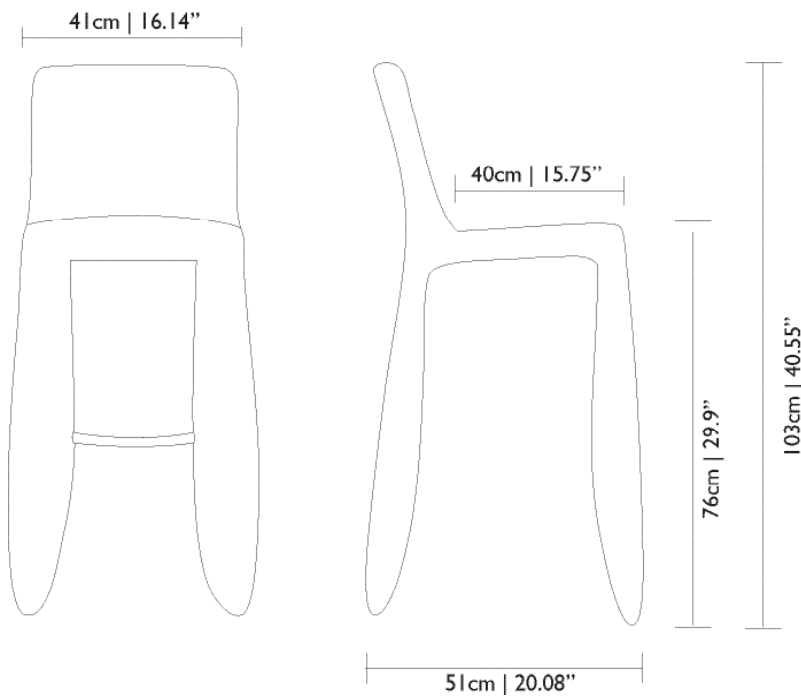

Packaging

Monster Bar Stool:

H 108 cm | 42.5"
W 51 cm | 20"
D 60 cm | 23.6"

Product weight:
12 KG | 26.4 lb
Total packaging weight:
15 KG | 33 lb

Monster Bar Stool Low:

H 102 cm | 40.2"
W 51 cm | 20"
D 60 cm | 23.6"

Product weight:
11.5 KG | 25.4 lb
Total packaging weight:
13 KG | 27.7 lb

Main dimensions

Monster Bar Stool Low:

Monster Bar Stool:

m o o o i[®]

Monster Bar Stool Divina Melange

Soft and comfortable, playful and stylish, the chair's outfit is now available in 25 unique divina mélange shades of color. Choose you own colorful Monster Chair for endless inspiration!

Designer	Marcel Wanders
Year of design	2014
Material	Divina Melange 2 on foam upholstered Steel Frame

packaging

Monster Barstool

H 108 cm | 42,5"

W 51 cm | 20,1"

D 60 cm | 23,6"

Colli 1/1

Product weight:

12 KG | 26,5 lb

With packaging:

15 KG | 33,1 lb

Monster Bar Stool Low

H 102 cm | 40,2"

W 51 cm | 20,1"

D 60 cm | 23,6"

Colli 1/1