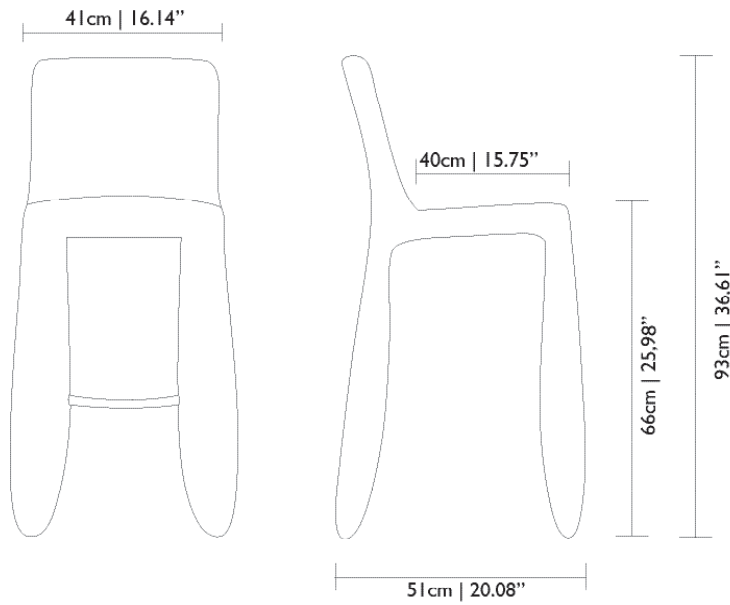

Packaging

Monster Bar Stool:

H 108 cm | 42.5"
W 51 cm | 20"
D 60 cm | 23.6"

Product weight:
12 KG | 26.4 lb
Total packaging weight:
15 KG | 33 lb

Monster Bar Stool Low:

H 102 cm | 40.2"
W 51 cm | 20"
D 60 cm | 23.6"

Product weight:
11.5 KG | 25.4 lb
Total packaging weight:
13 KG | 27.7 lb

Main dimensions

Monster Bar Stool Low:

Monster Bar Stool:

m o o o i[®]

Monster Bar Stool Divina Melange

Soft and comfortable, playful and stylish, the chair's outfit is now available in 25 unique divina mélange shades of color. Choose you own colorful Monster Chair for endless inspiration!

Designer	Marcel Wanders
Year of design	2014
Material	Divina Melange 2 on foam upholstered Steel Frame

packaging

Monster Barstool

H 108 cm | 42,5"

W 51 cm | 20,1"

D 60 cm | 23,6"

Colli 1/1

Product weight:

12 KG | 26,5 lb

With packaging:

15 KG | 33,1 lb

Monster Bar Stool Low

H 102 cm | 40,2"

W 51 cm | 20,1"

D 60 cm | 23,6"

Colli 1/1