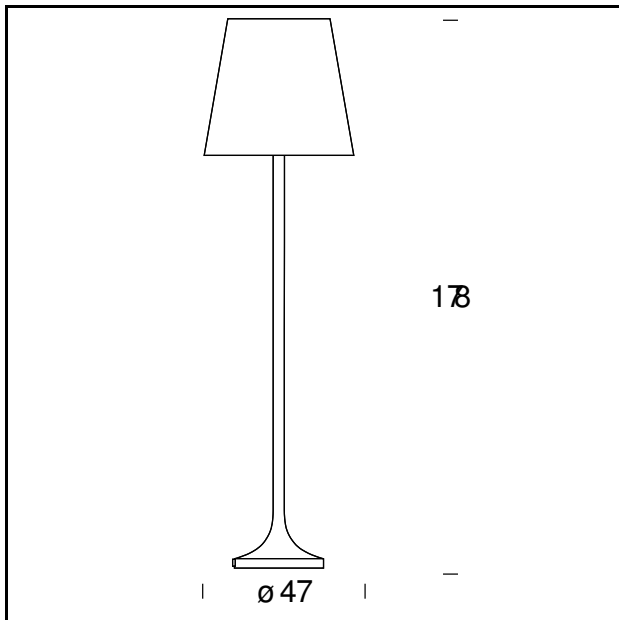

# LUMEN

Historical Archive, 1954

The most classic of floor lamps, fitted with a diffuser in frosted white opaline blown glass and a base and stem in a single piece.

## TECHNICAL SHEET

Floor lamp with double dimmer. Metal frame in white finish. Diffuser in frosted white opaline blown glass. Black cable, dimmer and plug.

**MODEL NAME:** Lumen

**CODE:** 2482

**DIMENSIONS:** ø 47 × 178 cm