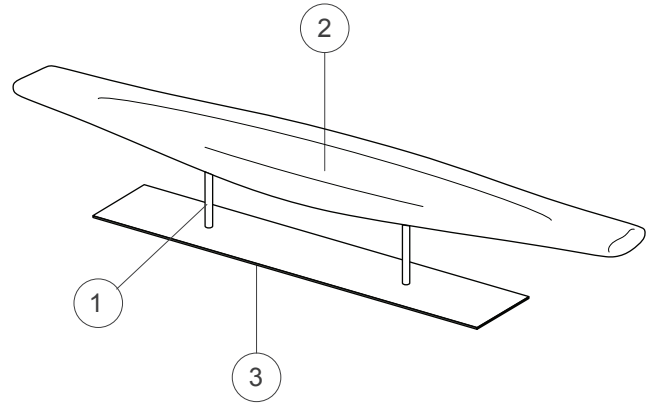

Materials used

Structure:

1. Structure in satin stainless steel

Seat:

2. Polished lacquer fiberglass seat in yellow, orange, red, green, blue, white, black, anthracite, and light gray; or polyurethane foam with cover in fabric/leather in collection

Feet

3. Black felts

Dimensions

IO_1S

44
17 1/4"
55
21 1/4"

299
117 3/4"

62
24 1/2"

IO_1TS

40
15 3/4"
51
20"

301
118 1/2"

62
24 1/2"

IO_2S

IO_2TS