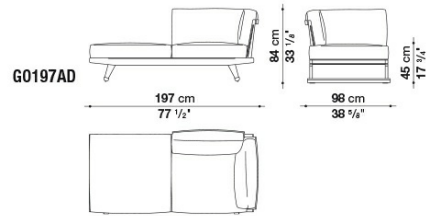

G0233TS

G0233TD

G0197AS

G0197AD