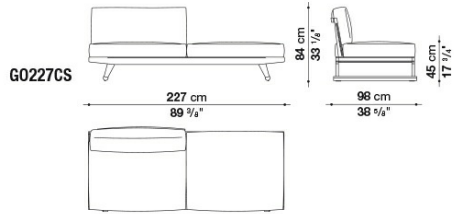

G0192CS

G0192CD

G0227CS

G0227CD