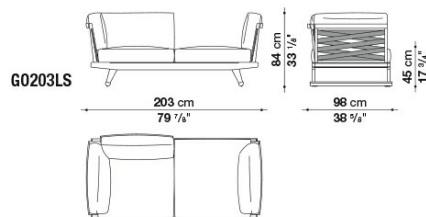

G0233LD

G0203LS

G0203LD

GO238LS

GO238LD

GO238L

GO203L

B&B Italia reserves the right to make technological and aesthetic improvements to its models, including changes to the sizes and materials, without notice. The technical drawings do not define the details of the product. The measurements shown are indicative and may undergo changes. In particular, the dimensions relevant to the padded parts are subject to usage tolerances over time caused by the normal adjustment of the padding. For the specific information, please contact the dealer closest to you.