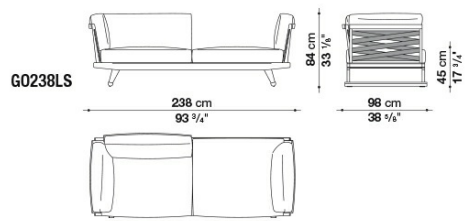

G0233TD

G0197AS

G0197AD

G0233AS

G0233AD

G0197LS

G0197LD

G0233LS

G0233LD

G0203LS

G0203LD

GO238LS

GO238LD

GO238L

GO203L

B&B Italia reserves the right to make technological and aesthetic improvements to its models, including changes to the sizes and materials, without notice. The technical drawings do not define the details of the product. The measurements shown are indicative and may undergo changes. In particular, the dimensions relevant to the padded parts are subject to usage tolerances over time caused by the normal adjustment of the padding. For the specific information, please contact the dealer closest to you.