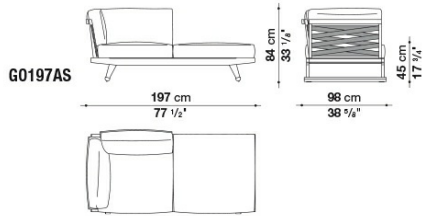

G0233TS

G0233TD

G0197AS

G0197AD