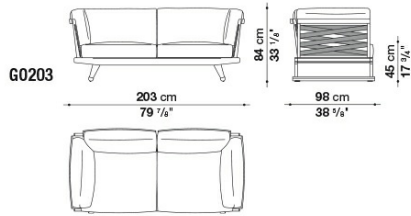

Technical drawings

G0203