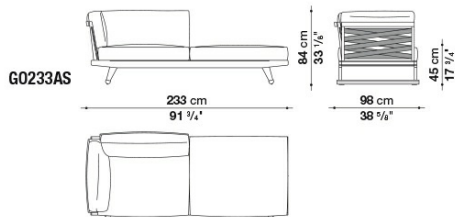

G0233TS

G0233TD

G0197AS

G0197AD