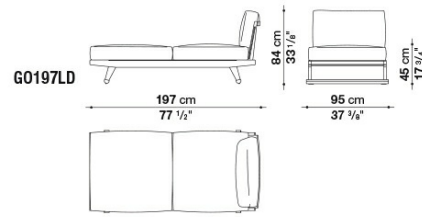

G0233AD

G0197LD