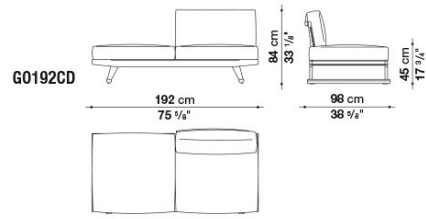

G0227C

G0192CD