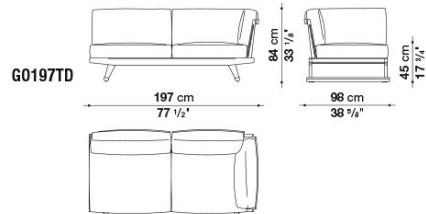

G0192CS

G0192CD

G0227CS

G0227CD