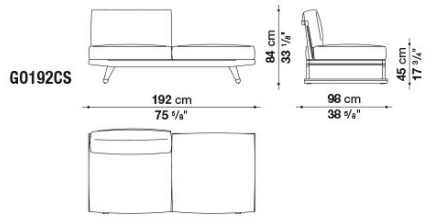

G0192C

G0192CS