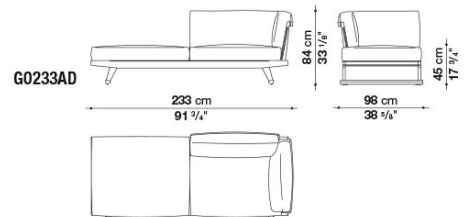

G0233TS

G0233TD

G0197AS

G0197AD