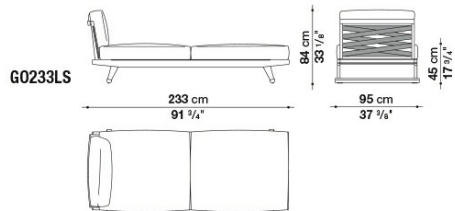

G0197LS

G0197LD

G0233LS

G0233LD