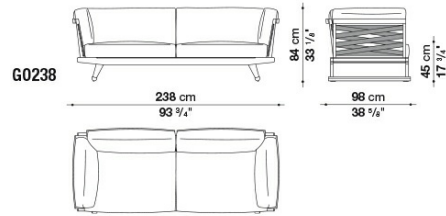

Technical drawings

G0203

G0238