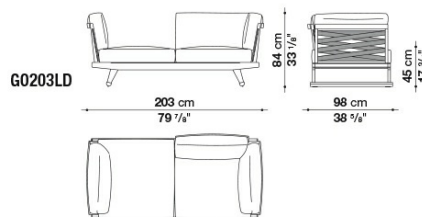

G0233LD

G0203LS

G0203LD

GO238LS

GO238LD

GO238L

GO203L

B&B Italia reserves the right to make technological and aesthetic improvements to its models, including changes to the sizes and materials, without notice. The technical drawings do not define the details of the product. The measurements shown are indicative and may undergo changes. In particular, the dimensions relevant to the padded parts are subject to usage tolerances over time caused by the normal adjustment of the padding. For the specific information, please contact the dealer closest to you.