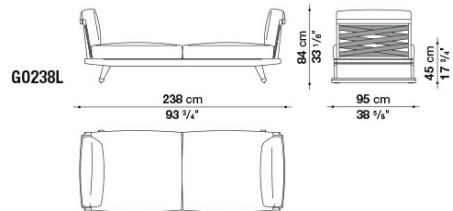

G0233LD

G0203LS

G0203LD

GO238LS

GO238LD

GO238L

GO203L

B&B Italia reserves the right to make technological and aesthetic improvements to its models, including changes to the sizes and materials, without notice. The technical drawings do not define the details of the product. The measurements shown are indicative and may undergo changes. In particular, the dimensions relevant to the padded parts are subject to usage tolerances over time caused by the normal adjustment of the padding. For the specific information, please contact the dealer closest to you.