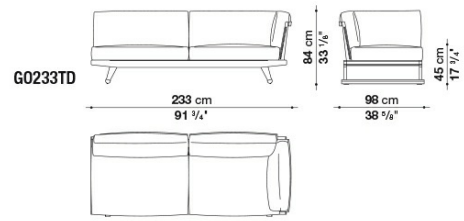

G0197TD

G0233TD