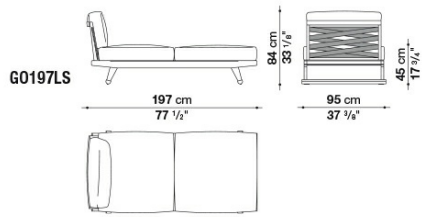

G0233AS

G0197LS