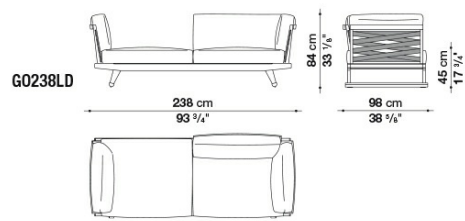

G0233LD

G0203LS

G0203LD

GO238LS

GO238LD

GO238L

GO203L

B&B Italia reserves the right to make technological and aesthetic improvements to its models, including changes to the sizes and materials, without notice. The technical drawings do not define the details of the product. The measurements shown are indicative and may undergo changes. In particular, the dimensions relevant to the padded parts are subject to usage tolerances over time caused by the normal adjustment of the padding. For the specific information, please contact the dealer closest to you.