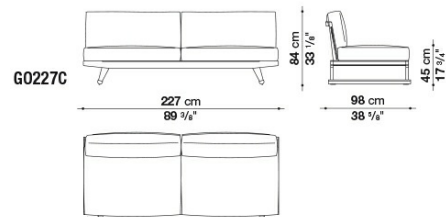

Technical drawings

G0203

G0238