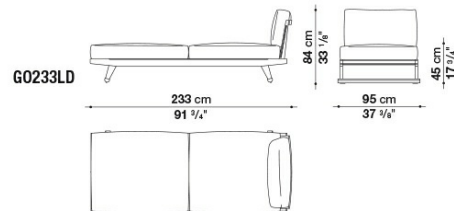

G0233LD

G0203LS

G0203LD

GO238LS

GO238LD

GO238L

GO203L

B&B Italia reserves the right to make technological and aesthetic improvements to its models, including changes to the sizes and materials, without notice. The technical drawings do not define the details of the product. The measurements shown are indicative and may undergo changes. In particular, the dimensions relevant to the padded parts are subject to usage tolerances over time caused by the normal adjustment of the padding. For the specific information, please contact the dealer closest to you.