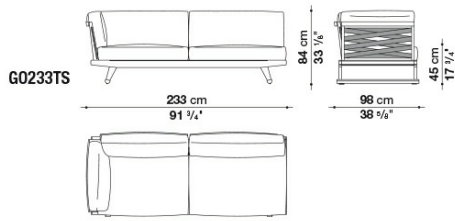

G0197TS

G0233TS