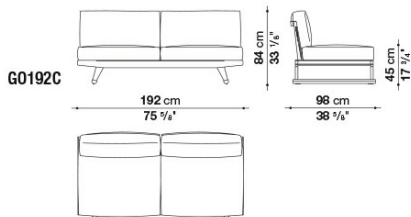

Technical drawings

G0203

G0238