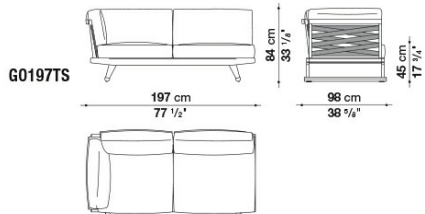

G0227C

G0192CS

G0192CD

G0227CS

G0227CD

G0197TS

G0197TD

G0233TS

G0233LD

G0203LS

G0203LD

GO238LS

GO238LD

GO238L

GO203L

B&B Italia reserves the right to make technological and aesthetic improvements to its models, including changes to the sizes and materials, without notice. The technical drawings do not define the details of the product. The measurements shown are indicative and may undergo changes. In particular, the dimensions relevant to the padded parts are subject to usage tolerances over time caused by the normal adjustment of the padding. For the specific information, please contact the dealer closest to you.