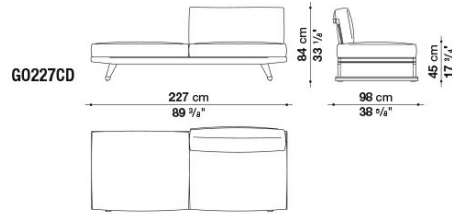

G0192CS

G0192CD

G0227CS

G0227CD