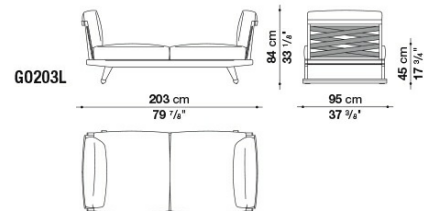

G0233LD

G0203LS

G0203LD

GO238LS

GO238LD

GO238L

GO203L

B&B Italia reserves the right to make technological and aesthetic improvements to its models, including changes to the sizes and materials, without notice. The technical drawings do not define the details of the product. The measurements shown are indicative and may undergo changes. In particular, the dimensions relevant to the padded parts are subject to usage tolerances over time caused by the normal adjustment of the padding. For the specific information, please contact the dealer closest to you.