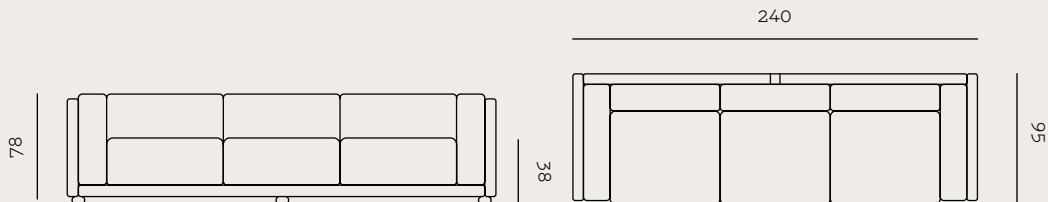

LOLA SOFA VELVET GREEN

LOLA SOFA VELVET GREEN

LOLA SOFA VELVET GREEN
Velvet Green

PRODUCT MEASUREMENTS (CM)
H 78, Br 240, D 95, SH 38

SKU
DD20000123

FABRIC
Frozen CH2928/031

BOX MEASUREMENTS (CM)
H 105, Br 250, D 65

WEIGHT
91 KG

MARTINDALE
70.000

LOLA SOFA VELVET GREEN RRP

Ex. VAT 47.200 SEK
Inc. VAT 59.000 SEK

Inc. VAT 5.900 EUR

TECHNICAL DRAWINGS
SCALE 10-1

LOLA SOFA VELVET GREEN

DUSTY DECO