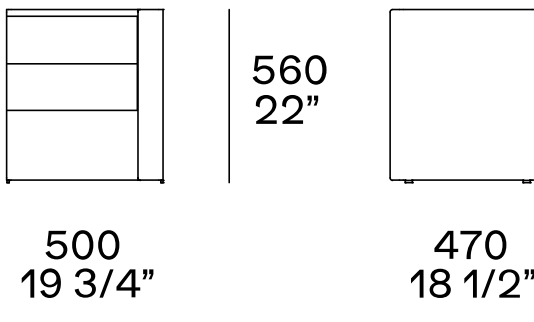

DESCRIPTION

Typology	Night complements
Outer structure	Aluminium covered in hide (external) and painted (inner)
Inner structure	Panel of wooden particles faced melamine
Top	Panel of wooden particles or medium-density fibre panel in veneer or marble
Drawer front	Panel of wooden particles in veneer
Drawer structure	panel of wooden particles faced melamine

DIMENSIONS

Left. Two drawers

Right. Two drawers

Four drawers