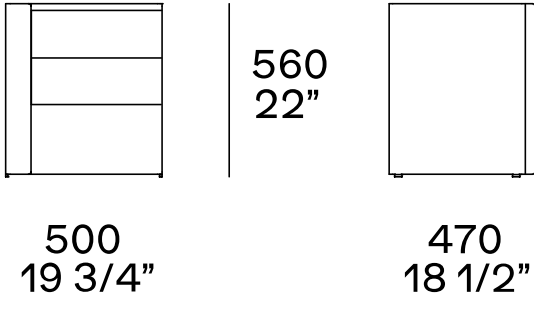

DESCRIPTION

Typology	Night complements
Outer structure	Aluminium covered in hide (external) and painted (inner)
Inner structure	Panel of wooden particles faced melamine
Top	Panel of wooden particles or medium-density fibre panel in veneer or marble
Drawer front	Panel of wooden particles in veneer
Drawer structure	panel of wooden particles faced melamine

DIMENSIONS

Left. Two drawers

Right. Two drawers

Four drawers