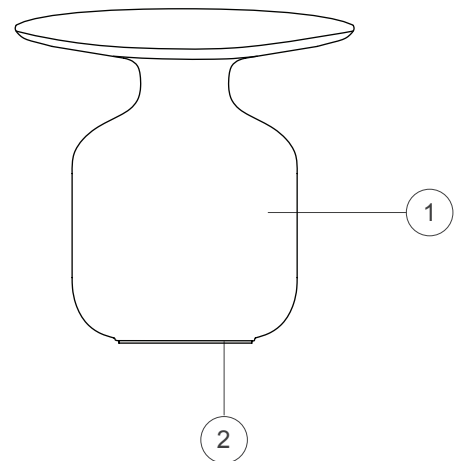

# MINI BOTTLE

E.Barber & J.Osgerby

cappellini

Low service table manufactured in ceramic and available in white, blue or black. Mini Bottle is produced in one of the most famous Italian handicraft laboratories, where earth is transformed into masterpieces.

## Dimensions