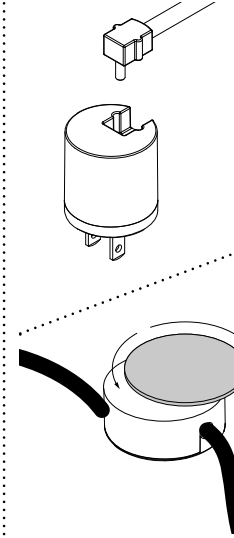

A white glass bubble is captured inside a fine copper mesh basket and then plunged into hot clear glass. Air is blown into the matrix to gently push the white glass through the mesh, creating a delicate pillowed form that is suspended inside the thick outer layer of clear glass. Sometimes the copper mesh basket folds and crinkles, adding specificity to each piece.

© 2020, Bocci Design and Manufacturing Inc. All rights reserved. Any inquiries should be directed to: info@bocci.com

BOCCI

1

Thread the stem onto the base.

Note: Bocci recommends wearing thin gloves during installation to protect the stem finish and the glass surface.

2

Thread the cover cap on one end of the stem.

3

Thread the pendant mounting plate onto the stem.

4

Carefully insert provided lamp into socket.

5

Plug in the cord to the plug head.

Plug in floor light. Turn the dial to check power to lamp is working correctly.

6

Gently thread pendant onto the stem. Be sure to carefully place the pendant so as not to damage the lamp during installation.