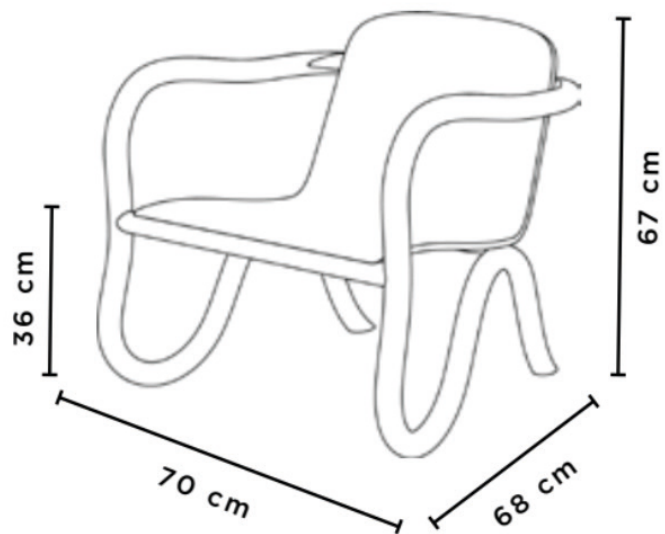

MATERIAL

Plywood

DIMENSIONS

Width: 70 cm
Depth: 68 cm
Height: 67 cm
Seat height: 36 cm

COLORS

-  Natural Oak
-  Black
-  Spectrum Green
-  Rose
-  Space Rainbow

KOLHO lounge chair can be ordered in pre selected Formica MDJ Kuu laminate colours with either natural lacquered, space rainbow lacquered, stained or gradient stained plywood legs.