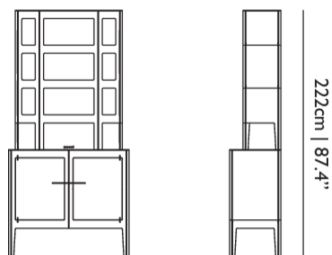

No Screw No Glue Cabinet / Cabinet

Dimensions

Product

WIDTH 108cm | 42.5"
HEIGHT 222cm | 87.4"
DEPTH 46cm | 18.1"
WEIGHT NETTO 60.8kg | 134.04lbs

Packaging

WIDTH 110cm | 43.3"
HEIGHT 40cm | 15.7"
CUBAGE 0.57m³ | 20.2ft³
LENGTH 130cm | 51.2"
WEIGHT 98.5kg | 217.16lbs

Technical

MATERIAL

Richlite, lacquered

TIPOVER RESTRAINT DEVICE INCLUDED

Yes