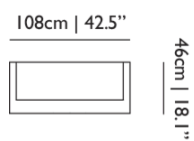

No Screw No Glue Cabinet / Cabinet

Dimensions

Product

WIDTH 108cm | 42.5"
HEIGHT 222cm | 87.4"
DEPTH 46cm | 18.1"
WEIGHT NETTO 60.8kg | 134.04lbs

Packaging

WIDTH 110cm | 43.3"
HEIGHT 40cm | 15.7"
CUBAGE 0.57m³ | 20.2ft³
LENGTH 130cm | 51.2"
WEIGHT 98.5kg | 217.16lbs

Technical

MATERIAL

Richlite, lacquered

TIPOVER RESTRAINT DEVICE INCLUDED

Yes