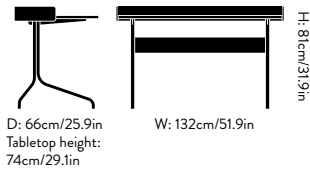

Pavilion AV17

Andersen & Voll

2021

Product category
Desk w. back panel

Environment
Indoor

Material
Steel, wood veneer, formpressed wood veneer,
Forbo linoleum.

Production process
The Pavilion Desk is made of a tabletop laminated
with linoleum and veneered edges. The legs are
made from bended steel tubes. The backboard is
made from formpressed veneer.

Dimensions
H: 81cm/31.9in W: 132cm/51.9in D: 66cm/25.9in
Tabletop height: 74cm/29.1in

Package dimensions
Tabletop w. back panel & stretcher: L: 145cm/57in,
W: 75cm/29.5in, H: 19cm/7.4in
Frame: L: 82cm/32.2in, W: 66cm/25.9in, H:
11cm/4.3in

Colli quantity
1 pc

Weight
Product: 24.2 kg
Tabletop w. back panel & stretcher incl. packaging:
22.1kg
Table frame incl. packaging: 11.1kg

Gliders
Plastic gliders are standard.
Cut out and cable management available upon
request with a minimum order quantity of same
variant of 10 pcs.

→ **Stock items**
Iron Linoleum (4178) w. lacquered walnut &
Chrome base
Mushroom Linoleum (4176) w. lacquered oak &
Chrome base

Cleaning Instructions
Please download our Material Care & Cleaning
Instructions through www.andtradition.com