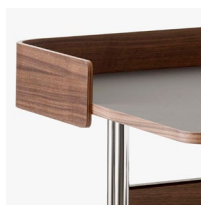

Related products

AV16

→ Iron Linoleum w.
lacquered walnut &
Chrome base