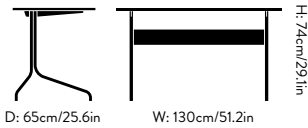

Pavilion AV16

Andersen & Voll

2021

Product category

Desk

Environment

Indoor

Material

Steel, wood veneer, Forbo linoleum.

Production process

The Pavilion desk is made of a tabletop laminated with linoleum and veneered edges. The legs are made from bended steel tubes.

Dimensions

H: 74cm/29.1in W: 130cm/51.2in D: 65cm/25.6in

Package dimensions

Tabletop & stretcher: L: 145cm/57in, W: 75cm/29.5in, H: 8cm/3.1in

Frame: L: 82cm/32.2in, W: 66cm/25.9in, H: 11cm/4.3in

Colli quantity

1 pc

Weight

Product: 23.3 kg

Table top & stretcher incl. packaging: 21.1kg

Table frame incl. packaging: 11.1kg

Gliders

Plastic gliders are standard.

Cut out and cable management available upon request with a minimum order quantity of same variant of 10 pcs.

Finishes

Black Linoleum (4023) w. black lacquered oak & Black base

Mushroom Linoleum (4176) w. lacquered oak & Chrome base

Iron Linoleum (4178) w. lacquered walnut & Chrome base

Cleaning Instructions

Please download our Material Care & Cleaning Instructions through www.andtradition.com