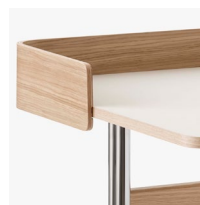

→ Mushroom Linoleum
w. lacquered oak &
Chrome base