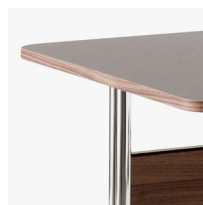

Environment

Indoor

Material

Steel, wood veneer, Forbo linoleum.

Production process

The Pavilion desk is made of a tabletop laminated with linoleum and veneered edges. The legs are made from bended steel tubes.

Related products

AV17

→ Iron Linoleum w. lacquered walnut & Chrome base

→ Mushroom Linoleum w. lacquered oak & Chrome base

→ Black Linoleum w. black lacquered oak & Black base

Pavilion AV17

Andersen & Voll

2021

Product category
Desk w. back panel

Environment
Indoor

Material
Steel, wood veneer, formpressed wood veneer,
Forbo linoleum.

Production process
The Pavilion Desk is made of a tabletop laminated
with linoleum and veneered edges. The legs are
made from bended steel tubes. The backboard is
made from formpressed veneer.