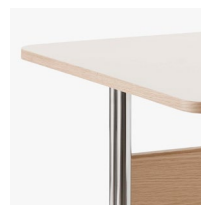

→ Mushroom Linoleum w. lacquered oak & Chrome base