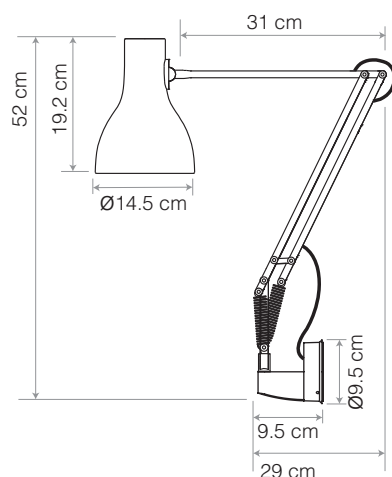

# Type 75™ Lamp with Wall Bracket

Type 75™ Collection | Technical Sheet

**ANGLEPOISE®**  
Abandon Darkness.

Launched In 2004 | Designed by Sir Kenneth Grange

Max Horizontal Reach 79 cm  
Max Vertical Reach 90 cm

## Dimensions

- Shade diameter:  $\varnothing$ 14.5cm
- Shade height: 19.2cm
- Max reach: 79cm (from wall to shade)
- Wall bracket dimensions ( $\varnothing$  x d):  $\varnothing$ 9.5cm x 9.5cm
- Cable length: 250cm
- Lamp Packaging (L x W x H): 32cm x 18cm x 44cm
- Lamp Packaged Weight: 4.5kg
- Bracket Packaging (L x W x H): 10cm x 6cm x 10cm
- Bracket Packaged Weight: 0.25kg

## Electrical

- Voltage 220/240V, 50/60Hz
- Class II - Double insulated
- Note: Bulb weight critical for balance. Approximate bulb weight 25-45g
- Integrated shade switch
- Plug: 2-pin Europlug to CEE 7/16
- E27 lamp holder
- Maximum permitted bulb: 10W MAX E27
- Supplied with compatible 5.5W LED E27 bulb
  - Luminous Intensity: 600lm
  - Life: 15,000 Hours
  - Non-dimmable
  - Colour Temperature: 2700K
  - CRI (Ra): 80