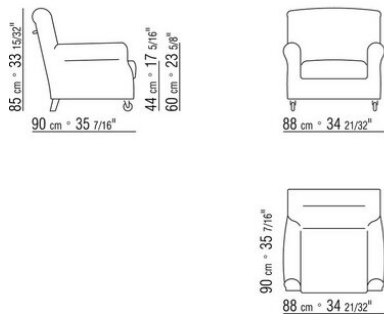

COD. 010911