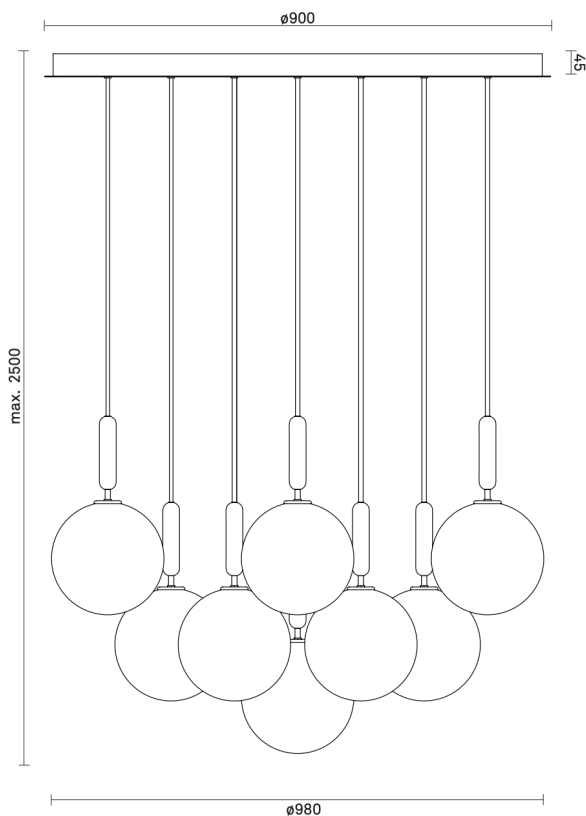

## M I I R A 13 Large Optic

Design: Sofie Refer, 2020, EU-model.

**Miira 13 Large in mouth-blown Optic Clear glass and Rock Grey finish. Incl. Ceiling plate.**

The significant details of Miira are the fine curves and thin neck that gives a graceful appearance.

## TECHNICAL INFO

**Product no.:** 03630223

**Type:** Suspension - Indoor

**Colour:**

Glass: Optic Clear

Metal: Rock Grey

Cable: Black

**Materials:**

Powder coated metal

Mouth-blown glass

Fabric covered cable

**Dimensions:**

ø980mm x max. 2500mm

Ceiling plate: ø900mm x 45mm

Fabric cable - Length: 2500mm

**Product weight:**