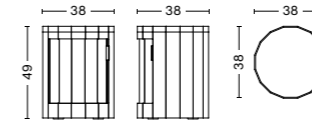

## DIMENSIONS

**LOW | WITH CASTORS**  
Width 38 cm  
Depth 38 cm  
Height 49 cm  
Weight 3,9 kg

**LOW | WITH FEET**  
Width 38 cm  
Depth 38 cm  
Height 49 cm  
Weight 3,9 kg

**LOW**  
Width 38 cm  
Depth 38 cm  
Height 48 cm  
Weight 3,9 kg

**HIGH | WITH CASTORS**  
Width 38 cm  
Depth 38 cm  
Height 66 cm  
Weight 5,2 kg

**HIGH | WITH FEET**  
Width 38 cm  
Depth 38 cm  
Height 66 cm  
Weight 5,2 kg

**HIGH**  
Width 38 cm  
Depth 38 cm  
Height 65 cm  
Weight 5,2 kg