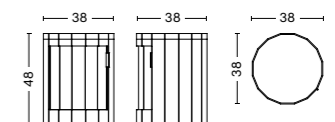

## DIMENSIONS

**LOW | WITH CASTORS**  
Width 38 cm  
Depth 38 cm  
Height 49 cm  
Weight 3,9 kg

**LOW | WITH FEET**  
Width 38 cm  
Depth 38 cm  
Height 49 cm  
Weight 3,9 kg

**LOW**  
Width 38 cm  
Depth 38 cm  
Height 48 cm  
Weight 3,9 kg

**HIGH | WITH CASTORS**  
Width 38 cm  
Depth 38 cm  
Height 66 cm  
Weight 5,2 kg

**HIGH | WITH FEET**  
Width 38 cm  
Depth 38 cm  
Height 66 cm  
Weight 5,2 kg

**HIGH**  
Width 38 cm  
Depth 38 cm  
Height 65 cm  
Weight 5,2 kg