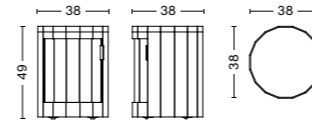

## DIMENSIONS

**LOW | WITH CASTORS**  
Width 38 cm  
Depth 38 cm  
Height 49 cm  
Weight 3,9 kg

**LOW | WITH FEET**  
Width 38 cm  
Depth 38 cm  
Height 49 cm  
Weight 3,9 kg

**LOW**  
Width 38 cm  
Depth 38 cm  
Height 48 cm  
Weight 3,9 kg

**HIGH | WITH CASTORS**  
Width 38 cm  
Depth 38 cm  
Height 66 cm  
Weight 5,2 kg

**HIGH | WITH FEET**  
Width 38 cm  
Depth 38 cm  
Height 66 cm  
Weight 5,2 kg

**HIGH**  
Width 38 cm  
Depth 38 cm  
Height 65 cm  
Weight 5,2 kg