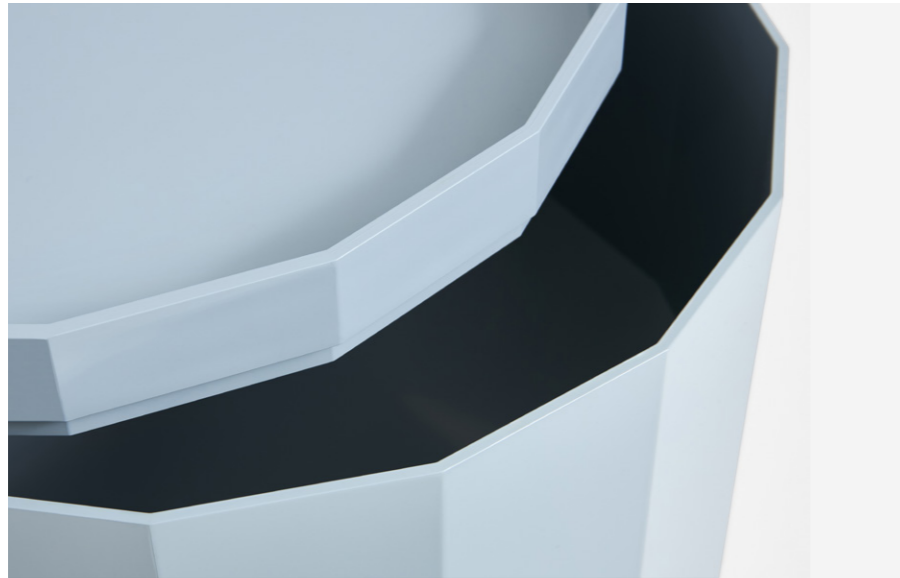

Facet Cabinet Low | Misty blue