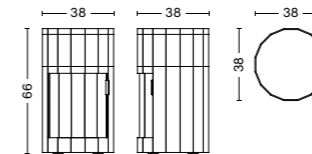

## DIMENSIONS

**LOW | WITH CASTORS**  
Width 38 cm  
Depth 38 cm  
Height 49 cm  
Weight 3,9 kg

**LOW | WITH FEET**  
Width 38 cm  
Depth 38 cm  
Height 49 cm  
Weight 3,9 kg

**LOW**  
Width 38 cm  
Depth 38 cm  
Height 48 cm  
Weight 3,9 kg

**HIGH | WITH CASTORS**  
Width 38 cm  
Depth 38 cm  
Height 66 cm  
Weight 5,2 kg

**HIGH | WITH FEET**  
Width 38 cm  
Depth 38 cm  
Height 66 cm  
Weight 5,2 kg

**HIGH**  
Width 38 cm  
Depth 38 cm  
Height 65 cm  
Weight 5,2 kg