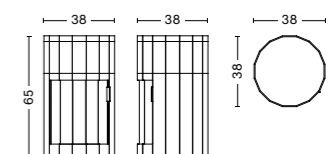

## DIMENSIONS

**LOW | WITH CASTORS**  
Width 38 cm  
Depth 38 cm  
Height 49 cm  
Weight 3,9 kg

**LOW | WITH FEET**  
Width 38 cm  
Depth 38 cm  
Height 49 cm  
Weight 3,9 kg

**LOW**  
Width 38 cm  
Depth 38 cm  
Height 48 cm  
Weight 3,9 kg

**HIGH | WITH CASTORS**  
Width 38 cm  
Depth 38 cm  
Height 66 cm  
Weight 5,2 kg

**HIGH | WITH FEET**  
Width 38 cm  
Depth 38 cm  
Height 66 cm  
Weight 5,2 kg

**HIGH**  
Width 38 cm  
Depth 38 cm  
Height 65 cm  
Weight 5,2 kg