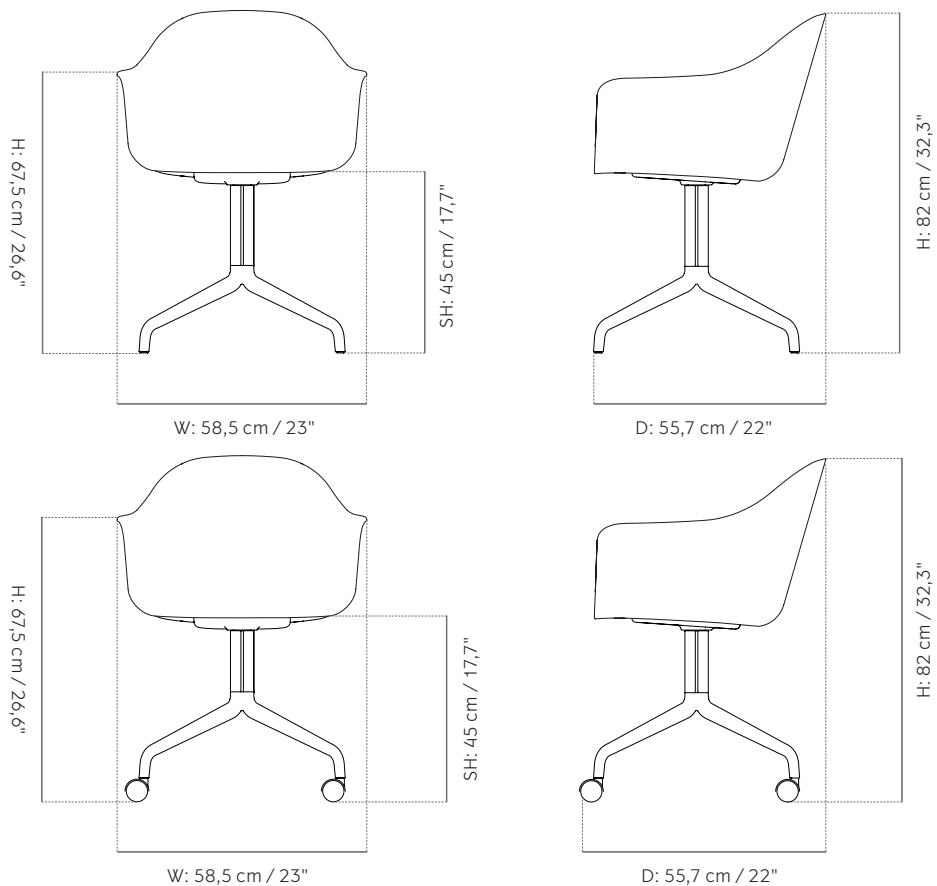

Harbour Chair, Swivel Base

Technical Specifications

Production Process

4-Star Base and Seat support is made from Die-Cast Aluminum. Centre column is made from Extruded Aluminum. The base is available with regular Swivel, Swivel with Return or Swivel with Castors.

Materials

Shell: 85% Polypropylene, 15% Glass Fiber
Base: Casted and Extruded Aluminum
Casters for Powder Coated Base: PA6, PUR
Casters for Steel Base: Aluminum, PA6, PUR

Colour Code

Base:
Black (RAL 9005)
Light Grey (RAL 9002)
Shell:
Burned Red (RAL 8015)
Olive (RAL 7002)
Khaki (RAL 1011)
White (RAL 9016)
Light Grey (RAL 9002)
Black (RAL 9005)

Gloss

Gloss 20

Weight item (kg)

To be announced

Test

EN1022:2005, L2, EN16139:2013, L2

Certifications

N/A

Packaging Type

Brown Box

Packaging Measurement (H * W * D)

Swivel: To be announced

Swivel with Castors: To be announced

Care Instructions

Plastic shell and base: Use a soft dry cloth to clean. Do not use any cleaners with chemicals or harsh abrasives. Avoid using water.

Upholstered Shell: Should be cleaned according to the recommendations of the textile / leather supplier.