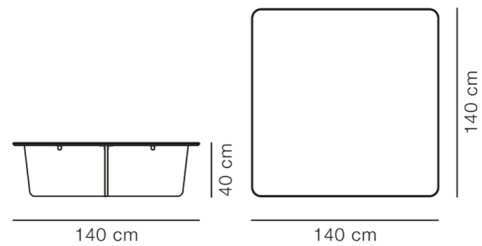

Drawing

Colours

TABLE TOPS

Fredericia