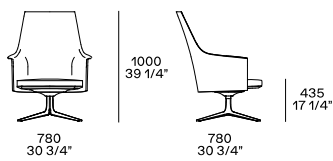

DESCRIPTION

Typology	Armchair
Structure	Compact polyurethane, with inside element in flexible polyurethane
Final cover	Not removable cover in fabric, leather or hide
Under-seat	Compact polyurethane, cover in fabric or leather not removable
Seat cushion	Flexible multi-density polyurethane, pre-cover in polyester padding
Swivel base	Die-cast aluminium
Structure kidneyrest cushion	Compact polyurethane
Pre-cover kidneyrest cushion	Parts in white cotton with feather and parts of polyester padding
Final stretched cover kidneyrest cushion	Removable in fabric and not removable in leather

DIMENSIONS

Kidneyrest cushion