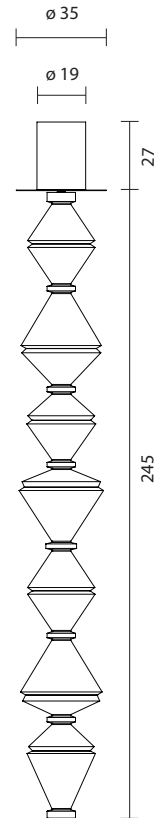

OÏPHORIQUE T GR

by Atelier Oi, 2014

Suspension lamp. Steel structure. White lacquered canopy and black chrome trim disc. Light grey textil diffuser or dark grey fire resistant textil diffuser.

Type: Suspension lamp

Environment: Indoor

Structure: Steel

Duffuser: Textil

Voltage: 230 V

Supply: Terminal strip

Light source: 2 x G5 Fluo 54W 2700K

OÏPHORIQUE T GR

128000640953 light grey diffuser

128000640952 fire resistant dark grey diffuser

10.1 kg
13.5 kg

CE IP-20