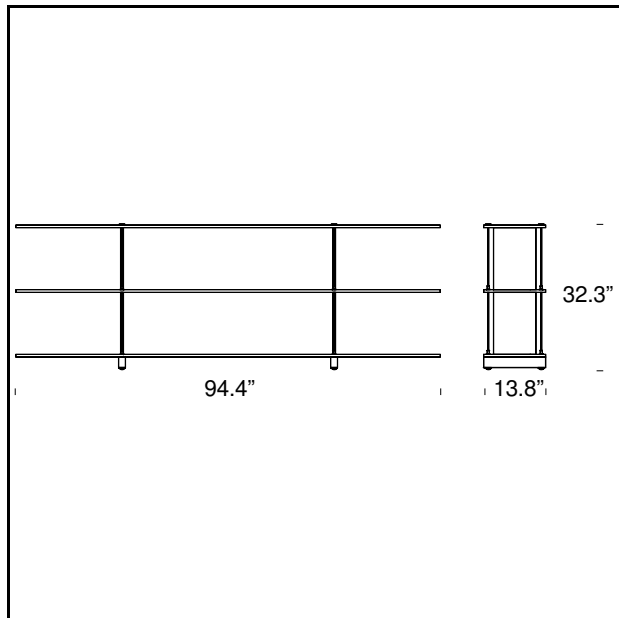

RELATED PRODUCTS

TESO BOOKCASE

TESO TABLE

TECHNICAL SHEET

Console open on both sides. 15 mm shelves and 25 mm uprights in float glass. Chromed metal tie rods. Thanks to the high glass compression coefficient, the tension achieves a monobloc effect.

MODEL NAME: Teso Console

CODE: 2842

DIMENSIONS: 240 x 35 x 82 cm

MATERIALS: Glass

Subject to technical modifications and modifications to content