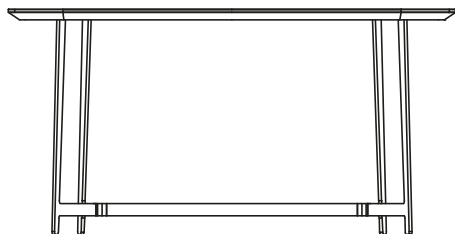

DESCRIPTION

Typology	Writing desk
Top	Frame solid wood and medium-density fibre panel
Insert	Medium-density fibre panel covered in hide
Legs	Metal painted
Note	Optional drawer and mirror

DIMENSIONS

1450
57"

740
29 1/4"

720
28 1/4"

55
2 1/4"

560
22"

340
13 1/4"

Optional drawer

495
19 1/2"

340
13 1/2"

25
1"

30
1"

Optional mirror