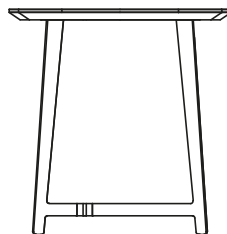

DESCRIPTION

Typology	Writing desk
Top	Frame solid wood and medium-density fibre panel
Insert	Medium-density fibre panel covered in hide
Legs	Metal painted
Note	Optional drawer and mirror

DIMENSIONS

1450
57"

740
29 1/4"

720
28 1/4"

55
2 1/4"

560
22"

340
13 1/4"

Optional drawer

495
19 1/2"

340
13 1/2"

25
1"

30
1"

Optional mirror