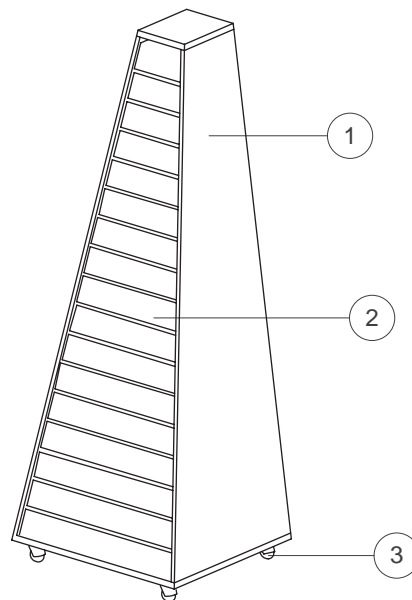

# PYRAMID

Shiro Kuramata

cappellini

Chest of drawers on castors. Pyramid-shaped structure in transparent acrylic resin, 17 drawers in black acrylic resin; available in different dimensions.

### Structure:

1. Plates in transparent methacrylate

### Drawers:

2. Plates in black acrylic  
(17 drawers of different sizes)

## Dimensions