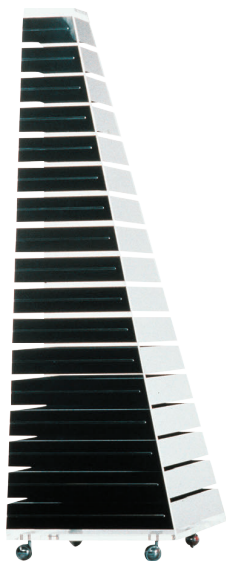

# PYRAMID

Shiro Kuramata

cappellini

Chest of drawers on castors. Pyramid-shaped structure in transparent acrylic resin, 17 drawers in black acrylic resin; available in different dimensions.

### Structure:

1. Plates in transparent methacrylate

### Drawers:

2. Plates in black acrylic  
(17 drawers of different sizes)

### Feet:

3. Castors with black rubber cover chrome