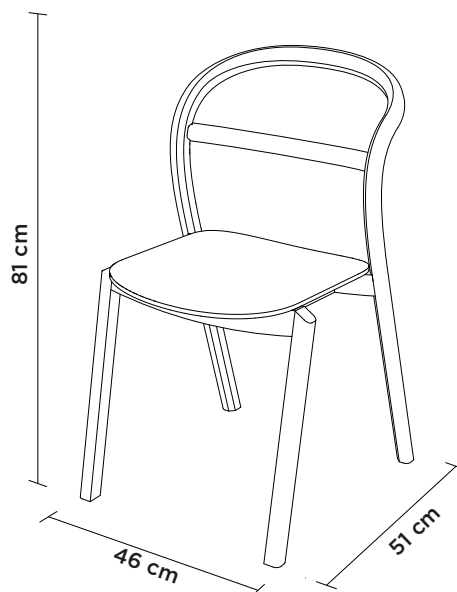

COLORS

Natural Oak

Black

KASTU chair can be ordered from our website. Our products are customisable in colour according to RAL or NCS colour schemes upon request.

Enquiries of KASTU series:
sales@madebychoice.com