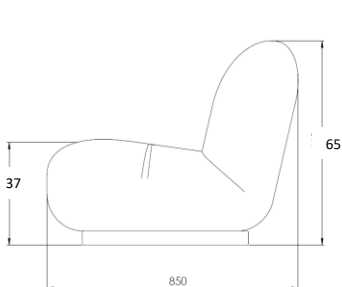

## CHAIR VERSION

-

## MEASUREMENTS

### MEASUREMENT - W x D x H mm

Sitting height: 350 mm  
 Seat width: 770 mm  
 Seat depth: 540 mm  
 Seat height: 370 mm  
 Chair width: 770 mm  
 Chair depth: 850 mm  
 Chair height: 650 mm  
 Base thickness: 50 mm

### PACKAGING MEASUREMENT - L x W x H CM

L:84 x W:85 x H:86 cm