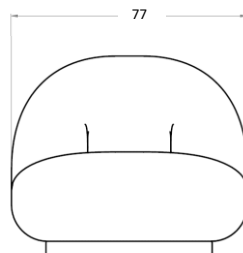

## MEASUREMENTS

### MEASUREMENT - W x D x H mm

Sitting height: 350 mm  
 Seat width: 770 mm  
 Seat depth: 540 mm  
 Seat height: 370 mm  
 Chair width: 770 mm  
 Chair depth: 850 mm  
 Chair height: 650 mm  
 Base thickness: 50 mm

### PACKAGING MEASUREMENT - L x W x H CM

L:84 x W:85 x H:86 cm