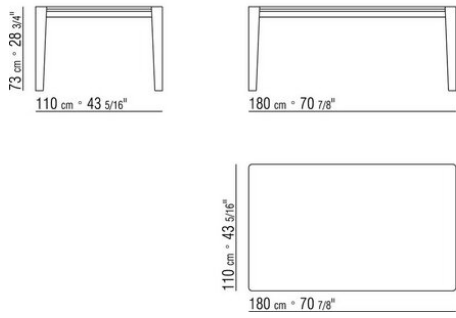

COD. 023380