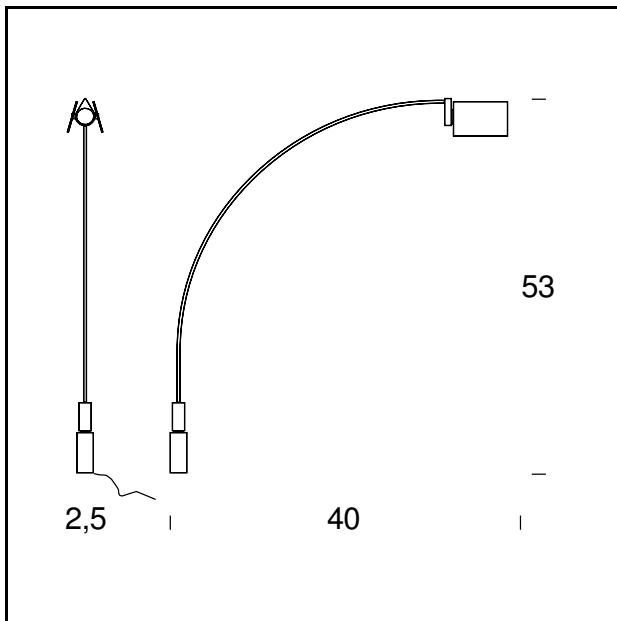

RELATED PRODUCTS

FALENA

Table Lamp

FALENA

Floor Lamp

TECHNICAL SHEET

Low-voltage wall lamp with electronic plug-in transformer and cable switch for dual light intensity. Adjustable chromed metal body. Pivoting anodized aluminium diffuser fins. Chrome-plated brass wall support. Jack connection from base to body. 3016 body 3019 support

MODEL NAME: Falena Wall

CODE: 3016+3019

DIMENSIONS: 2,5 x 40 x 53 cm

MATERIALS: Glass, metal

BULB: 1x50W (HA) or 1x35W (HA) Eco Saver GY 6.35

CERTIFICATIONS AND SYMBOLS:

Subject to technical modifications and modifications to content