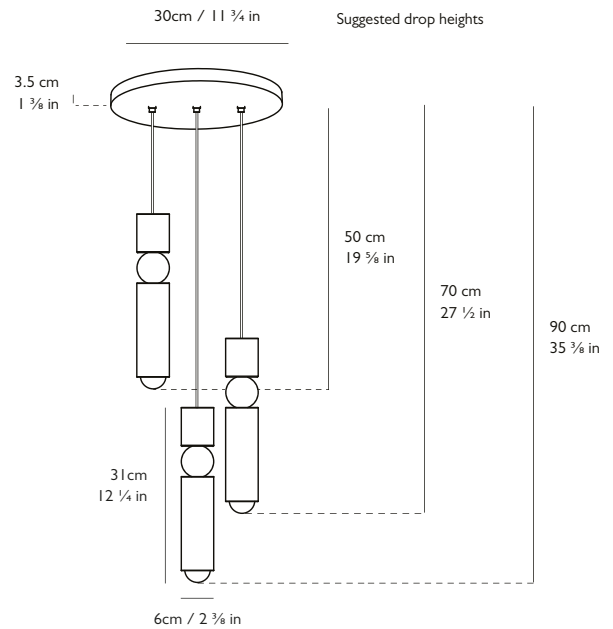

LEE BROOM

FULCRUM CHANDELIER 3 PIECE

PRODUCT DETAILS

Name

Fulcrum Chandelier 3 Piece

Finish & Product Code	110-130v	220-240v
Polished Gold	● FUL0172	FUL0072
Polished Chrome	● FUL0171	FUL0071
Matte Black	● FUL0173	FUL0073

Materials

Steel, glass

Illumination 110-130v

15w, 2700k, 700 lumen

Bulb: E26, 5w LED, 350 lumen, 25k hrs (3x supplied)

Illumination 220-240v

18.6w, 2700k, 960 lumen

Bulb: E27, 6.2w LED, 470 lumen, 25k hrs (3x supplied)

3 x H 31 cm x Dia 6 cm / H 12 1/4 in x Dia 2 3/8 in

Suspension

Length: 3 x 300cm / 118 1/8 in

Adjustable cord

Matching fabric outer

Ceiling Plate / Canopy

H 3.5cm x Dia 30cm / H 1 3/8 in x Dia 11 3/4 in

Round steel in matching finish