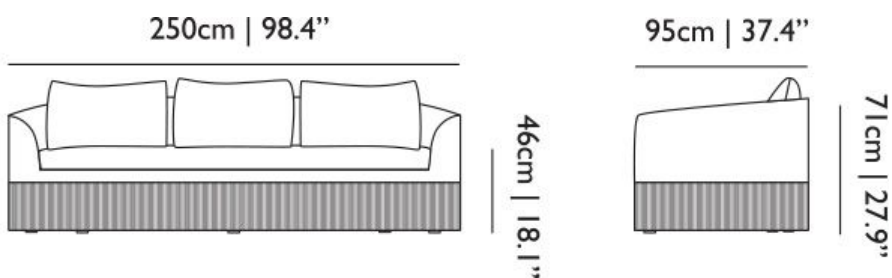

Lightfastness 4

Pilling 5

Maintenance Spot staining with spray
detergent dry cleaning

dimensions

m o o i[®]

Packaging

Amami Sofa

H 83 | 32.7"
W 103 | 40.6"
D 253 | 99.6"

Amami Poof 80cm

H 49 | 19.3"
W 84 | 33.1"
D 84 | 33.1"

Amami Poof 50cm

H 49 | 19.3"
W 54 | 21.3"
D 54 | 21.3"

Amami Poof 30cm

H 49 | 19.3"
W 34 | 13.4"
D 34 | 13.4"