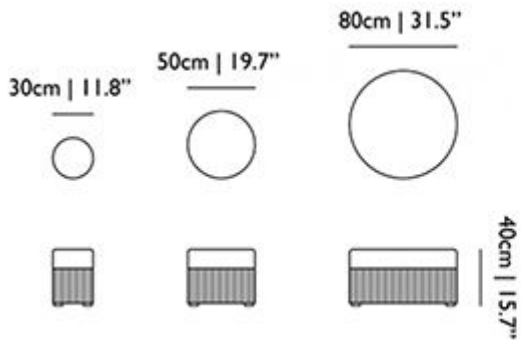

Lightfastness 4

Pilling 5

Maintenance Spot staining with spray
detergent dry cleaning

dimensions

m o o i[®]

Packaging

Amami Sofa

H 83 | 32.7"
W 103 | 40.6"
D 253 | 99.6"

Amami Poof 80cm

H 49 | 19.3"
W 84 | 33.1"
D 84 | 33.1"

Amami Poof 50cm

H 49 | 19.3"
W 54 | 21.3"
D 54 | 21.3"

Amami Poof 30cm

H 49 | 19.3"
W 34 | 13.4"
D 34 | 13.4"