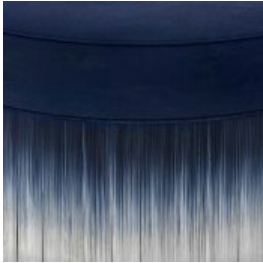

m o o o i[®]

Amami Sofa

An elegant and comfortable sofa dressed in heart-warming velvet, softly floating on long sensuous fringes that decorate and enhance it, producing a fresh breeze of lightness all around the room: this is For You by Lorenza Bozzoli.

Designer	Lorenza Bozzoli
Year of design	2016
Material	Wood, HR foam
Additional	The 3 back cushions are included.

Fabric

Lario 54 Blue

Lario 2002 Dark Grey

Lario 2003 Light Grey

Composition 100% COTTON

Martindale >40.000