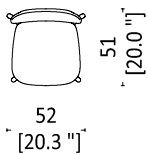

Standard options of carving patterns are available upon request and customizations are possible with larger orders.

Unna is finished in oil and standard versions are available in black or burgundy stains.