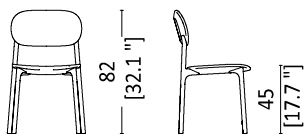

Standard options of carving patterns are available upon request and customizations are possible with larger orders.

Unna is finished in oil and standard versions are available in black or burgundy stains.