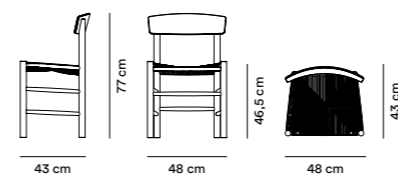

—
Location: Multiform Aalborg, Denmark

J39 CHAIR

By Børge Mogensen, 1947

Model	3239
Category	Chair
Measurement	W: 48 cm, D: 43 cm, H: 77 cm, SH: 46,5 cm
Weight	4,5 kg
Materials	Frame of solid wood and back of solid wood moulded in layers. Seat of paper cord.
Colours	<i>Woods:</i> Beech soap, Oak soap, Oak oiled, Oak white painted, Black lacquered oak, Walnut lacquered, Walnut oiled <i>Paper Cord:</i> Natural. Black chair available with black cord.
Test	EN 15373:2007