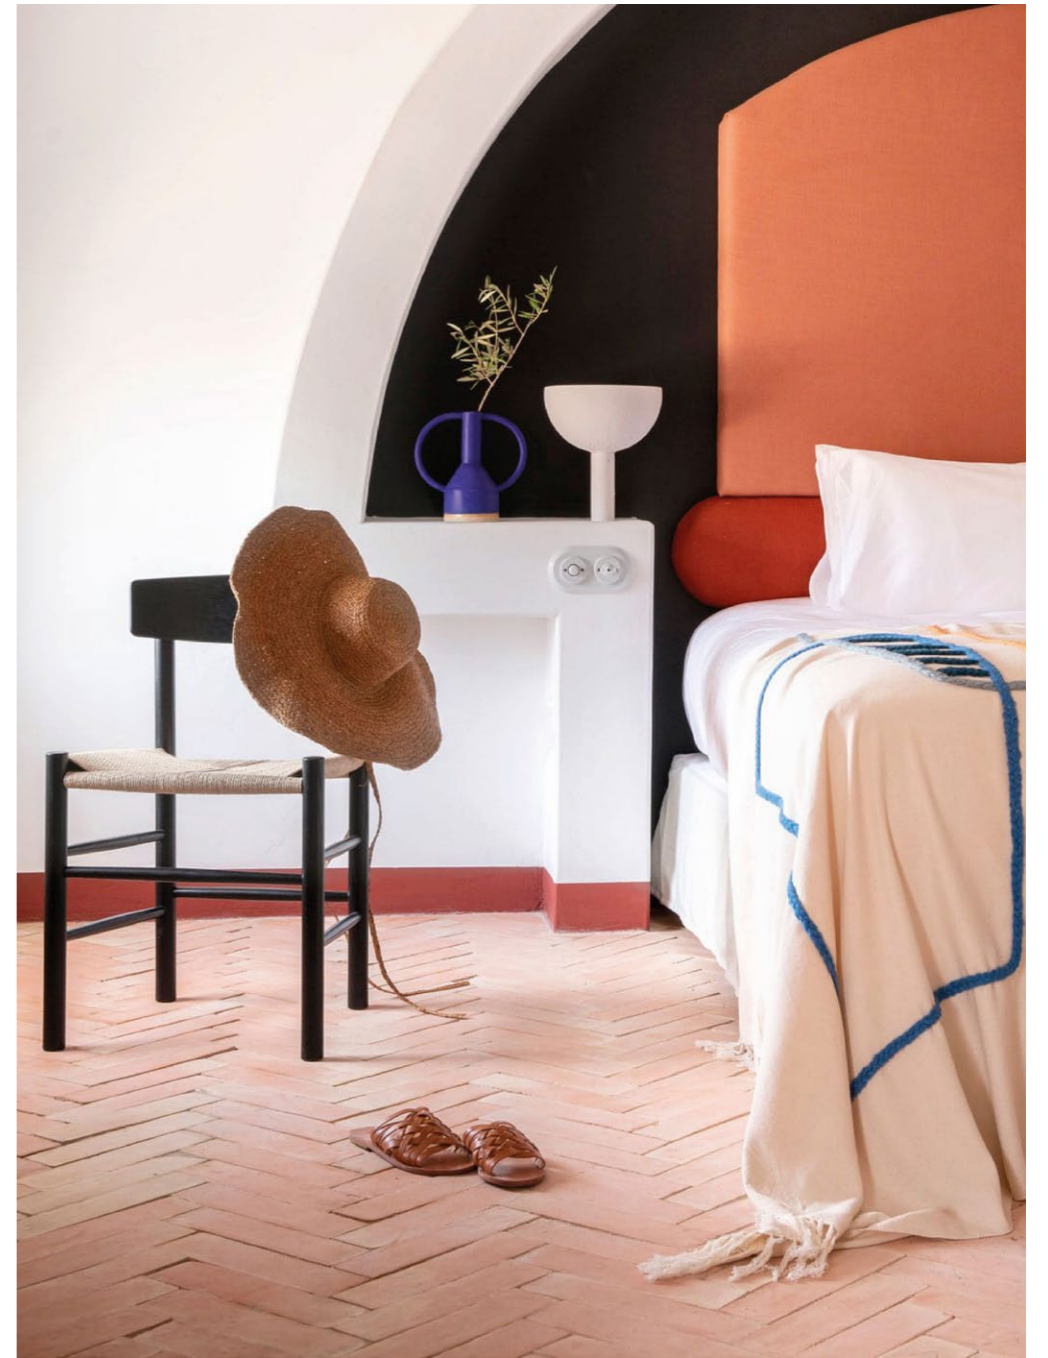

J39 CHAIR by Børge Mogensen in black lacquered oak with natural paper cord

—
Location: Menorca Experimental, Spain