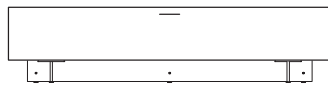

tv cabinet – w 202 on feet j 3 / dark
walnut / plomb lacquer

DIMENSIONS
H 20 - "
W 80 - "
D 17 - "