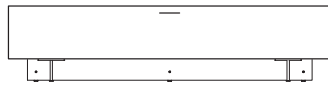

tv cabinet – w 202 on feet j 3 / plomb
lacquer

DIMENSIONS
H 20 - "
W 80 - "
D 17 - "