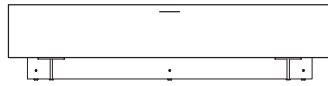

tv cabinet – w 202 on feet j 3 / dark
walnut / perle lacquer

DIMENSIONS
H 20 - "
W 80 - "
D 17 - "