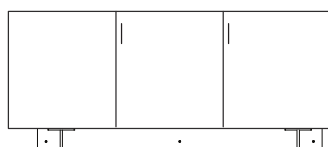

H 30 - "  
W 80 - "  
D 17 - "

3-door chest on plinth k 28 / plomb lacquer

**DIMENSIONS**  
H 30 - "  
W 80 - "  
D 17 - "

3-door chest on plinth k 28 / dark walnut / plomb lacquer

**DIMENSIONS**  
H 30 - "  
W 80 - "  
D 17 - "