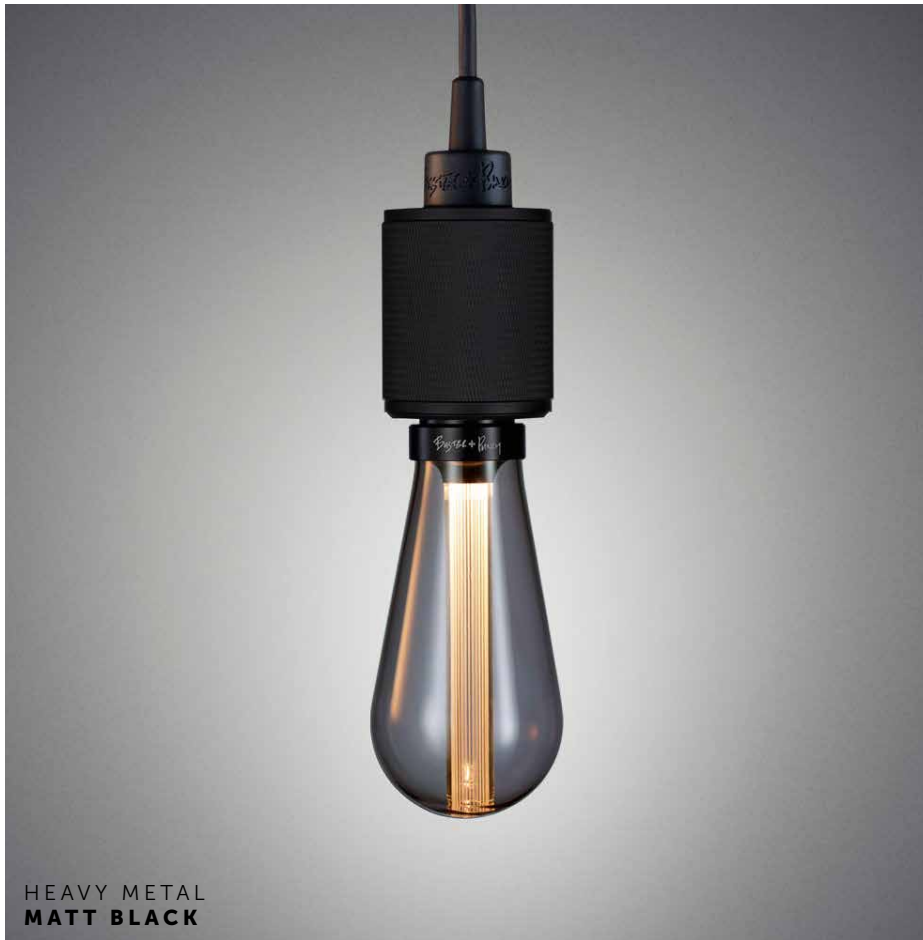

BUSTER + PUNCH

LONDON

[product.]

HEAVY METAL / LINEAR

[type. **PENDANT.**]

[knurl. **LINEAR.**]

[material. **SOLID METAL.**]

A light pendant made from solid metal and featuring our signature, diamond-cut, LINEAR-KNURL pattern. This light has an E27 bulb socket and comes with matt black rubber cord and a matt black metal ceiling rose. The light looks best when teamed up with one of our BUSTER BULBS, sold separately. The pendant is available in BURNT STEEL and GUN METAL.

[type. **HEAVY METAL / PENDANT.**]

[info. **MEASUREMENTS.**]

[info. **SPECIFICATIONS.**]

Heavy Metal Pendant

E27 SCREW

220-240V~

IP20

40W MAX

Bulbs sold separately

[info. **FINISH & SKU NUMBERS.**]

[finish.]

[sku.]

 Burnt Steel

RHM-361601

 Gun Metal

RHM-351602

BUSTER + PUNCH

HEAVY METAL

TECH SPEC

HEAVY METAL

Single light pendant made from solid STEEL, BRASS, SMOKED BRONZE or MATT BLACK, with matt rubber detailing. The LED BUSTER BULB look great with this light and is sold separately.