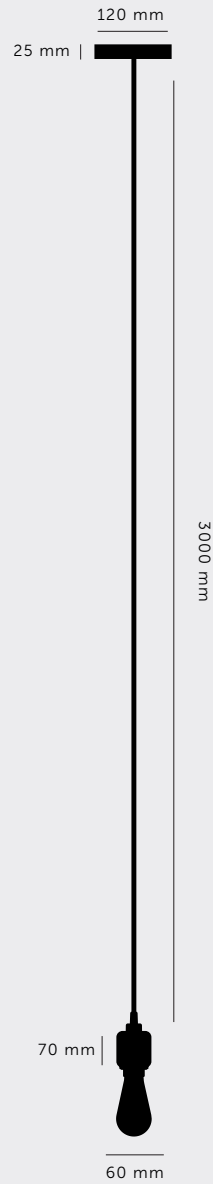

BUSTER + PUNCH

LONDON

[product.]

HEAVY METAL / LINEAR

[type. **PENDANT.**]

[knurl. **LINEAR.**]

[material. **SOLID METAL.**]

A light pendant made from solid metal and featuring our signature, diamond-cut, LINEAR-KNURL pattern. This light has an E27 bulb socket and comes with matt black rubber cord and a matt black metal ceiling rose. The light looks best when teamed up with one of our BUSTER BULBS, sold separately. The pendant is available in BURNT STEEL and GUN METAL.

[type. **HEAVY METAL / PENDANT.**]

[info. **MEASUREMENTS.**]

[info. **SPECIFICATIONS.**]

Heavy Metal Pendant

E27 SCREW

220-240V~

IP20

40W MAX

Bulbs sold separately

[info. **FINISH & SKU NUMBERS.**]

[finish.]

[sku.]

 Burnt Steel

RHM-361601

 Gun Metal

RHM-351602

busterandpunch.com
info@busterandpunch.com

BUSTER + PUNCH

HEAVY METAL

SPECIFICATIONS:

E26 screw
 110-120V
 60Hz
 Maximum 40W bulbs
 Bulb sold separately

FINISH	78" CABLE	180" CABLE	ALSO INCLUDED:
 steel  brass  smoked bronze  matt black	<p>US-HM1-ST-78</p> <p>US-HM1-BR-78</p> <p>US-HM1-SM-78</p> <p>US-HM1-ST-78</p>	<p>US-HM1-ST-180</p> <p>US-HM1-BR-180</p> <p>US-HM1-SM-180</p> <p>US-HM1-ST-180</p>	<p>2x wood screw 2x plastic plug* 3x wire nut</p>  2 pcs  2 pcs  4 pcs