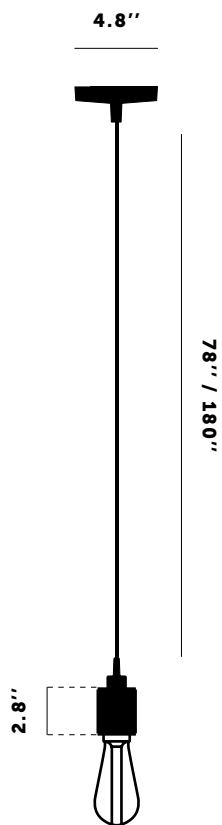

BUSTER + PUNCH

LONDON

[product.]

HEAVY METAL / LINEAR

[type. **PENDANT.**]

[knurl. **LINEAR.**]

[material. **SOLID METAL.**]

A light pendant made from solid metal and featuring our signature, diamond-cut, LINEAR-KNURL pattern. This light has an E27 bulb socket and comes with matt black rubber cord and a matt black metal ceiling rose. The light looks best when teamed up with one of our BUSTER BULBS, sold separately. The pendant is available in BURNT STEEL and GUN METAL.

[type. **HEAVY METAL / PENDANT.**]

[info. **MEASUREMENTS.**]

[info. **SPECIFICATIONS.**]

Heavy Metal Pendant

E27 SCREW

220-240V~

IP20

40W MAX

Bulbs sold separately

[info. **FINISH & SKU NUMBERS.**]

[finish.]

[sku.]

 Burnt Steel

RHM-361601

 Gun Metal

RHM-351602

busterandpunch.com
info@busterandpunch.com

BUSTER + PUNCH

HEAVY METAL

SPECIFICATIONS:

E26 screw
 110-120V
 60Hz
 Maximum 40W bulbs
 Bulb sold separately

FINISH	78" CABLE	180" CABLE	ALSO INCLUDED:
 steel  brass  smoked bronze  matt black	<p>US-HM1-ST-78</p> <p>US-HM1-BR-78</p> <p>US-HM1-SM-78</p> <p>US-HM1-ST-78</p>	<p>US-HM1-ST-180</p> <p>US-HM1-BR-180</p> <p>US-HM1-SM-180</p> <p>US-HM1-ST-180</p>	<p>2x wood screw 2x plastic plug* 3x wire nut</p>  2 pcs  2 pcs  4 pcs