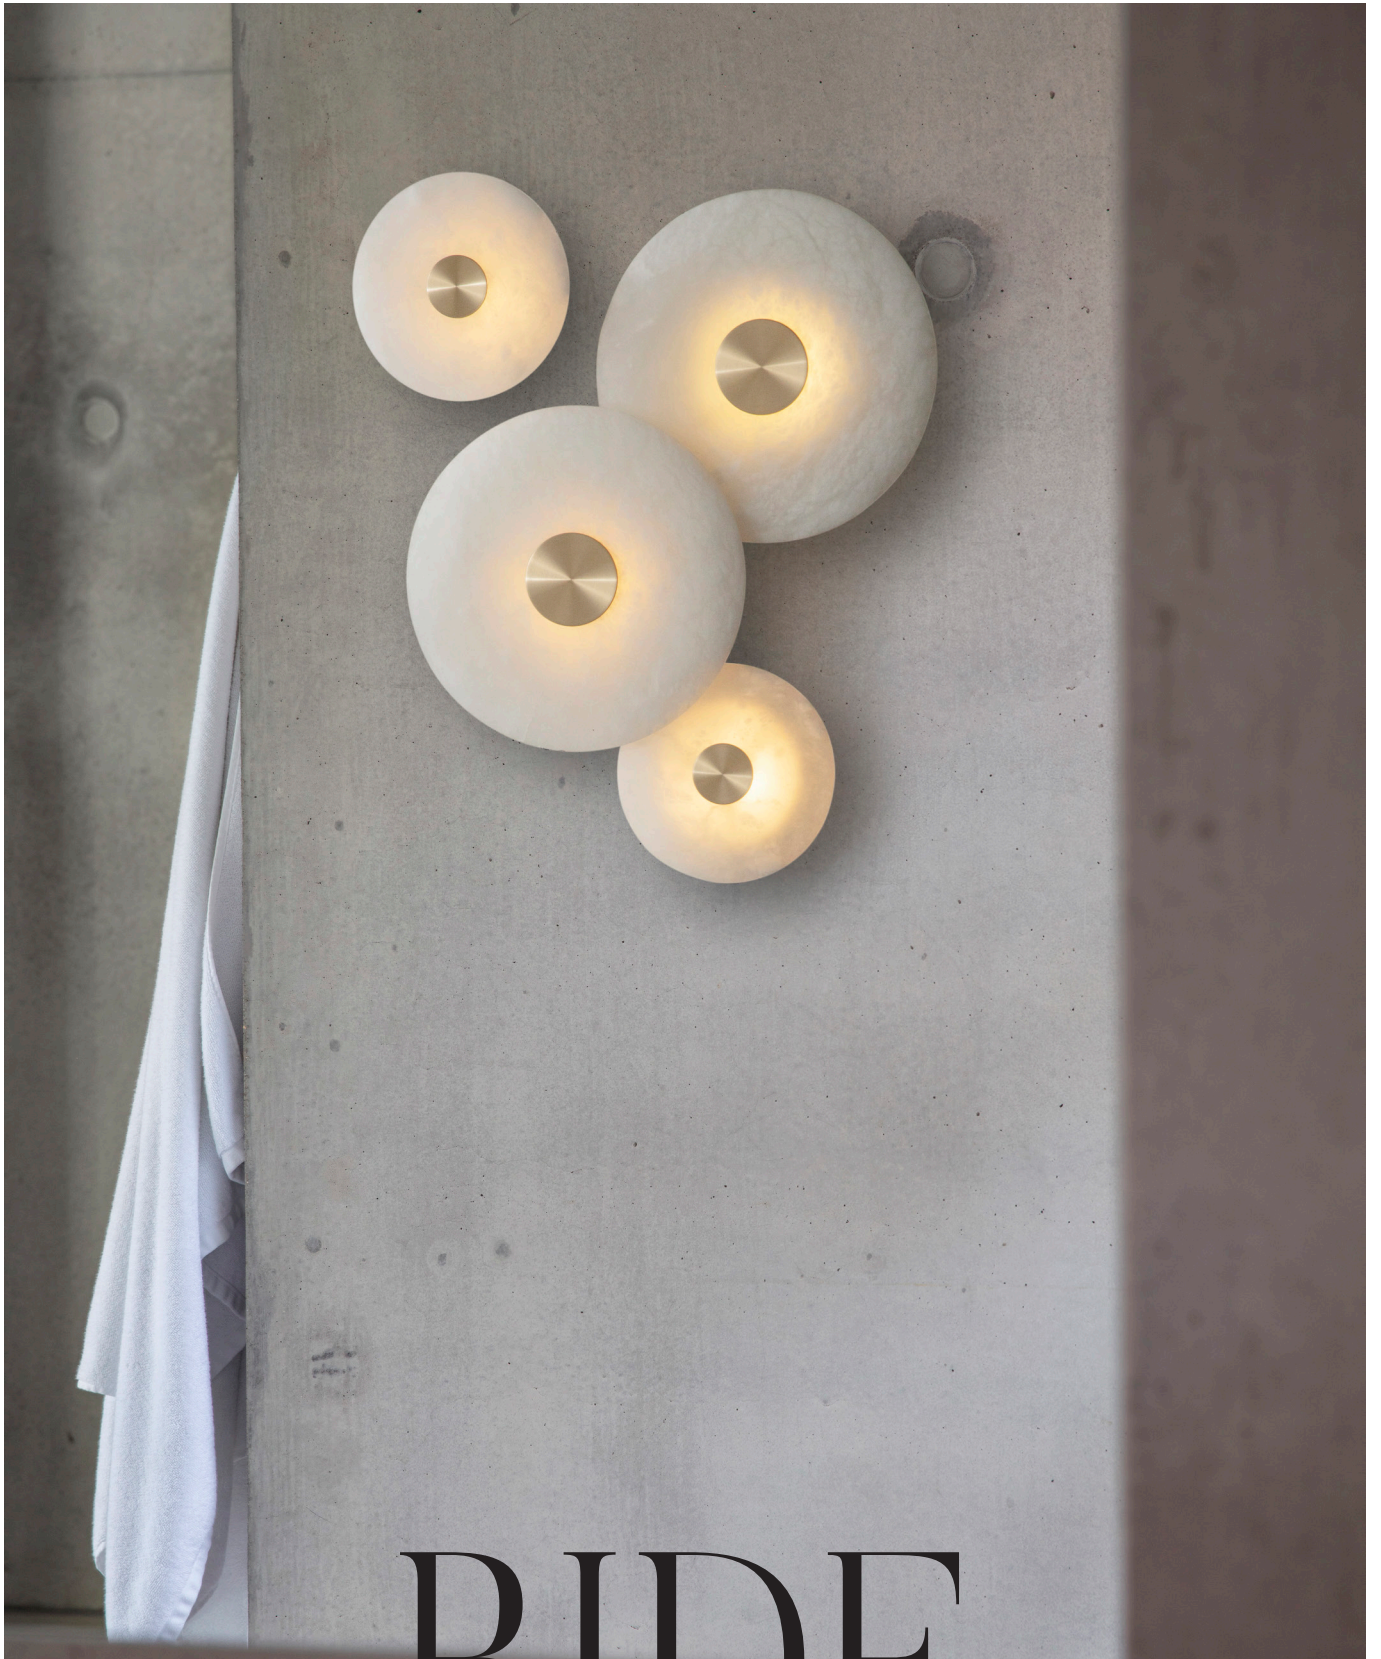

BERT | FRANK

BIDE