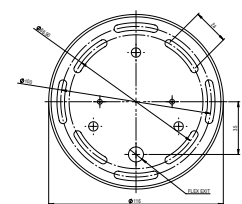

SATIN BRASS

SATIN NICKEL

SMALL

LARGE

WALL PLATE