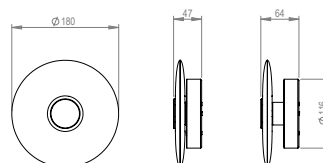

BIDE WALL LIGHT

Disc-shaped wall light with turned brass bobbin and natural alabaster diffuser to exude a soft, ambient glow. Suitable for wet areas. Available in two sizes, large and small.

PRODUCT CODE

BDE0020 - Bide Wall Light Small - Brass
BDE0021 - Bide Wall Light Large - Brass
BDE0022 - Bide Wall Light Small - Nickel
BDE0023 - Bide Wall Light Large - Nickel

MATERIALS

Brass, Alabaster

FINISHES

Available in Brushed Brass or Nickel metalwork
Metalwork lacquered as standard

DIMMING

Mains dimmable / TRIAC

IP RATING

IP65 rated, suitable for wet areas

LIGHT SOURCE

6W Integrated 120/240V Mains LED
2700k

WEIGHT

Large = 2.3kg net, 3.4kg gross
Small = 1.3kg net, 2.3kg gross

WALL PLATE

White 116mm wall plate
3.5in/100mm mounting template

DESIGN NOTES

Lights can be decorative and functional. We want people to be expressive, use their imagination. Bide is designed to be used in multiples, overlapping and intertwining to create beautiful sculptural silhouettes.