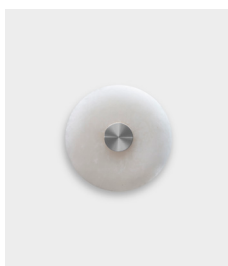

# BIDE WALL LIGHT

Disc-shaped wall light with turned brass bobbin and natural alabaster diffuser to exude a soft, ambient glow. Suitable for wet areas. Available in two sizes, large and small.

## WALL PLATE

White 116mm wall plate  
 3.5in/100mm mounting template

SATIN BRASS

SATIN NICKEL

SMALL

LARGE

WALL PLATE