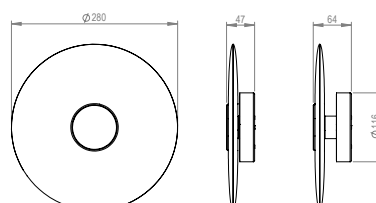

## WEIGHT

Large = 2.3kg net, 3.4kg gross  
 Small = 1.3kg net, 2.3kg gross

SATIN BRASS

SATIN NICKEL

SMALL

LARGE

WALL PLATE