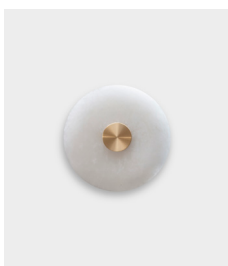

SATIN BRASS