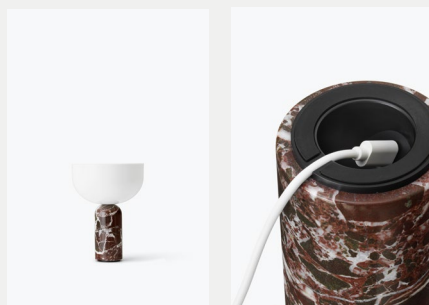

Specifications

Product Name

Kizu Portable Table Lamp

Designer

Lars Tornøe

Category

Lighting

Type

Portable Table Lamp

Year

2022

Material

Marble, Acrylic

Colour/Variant

Breccia Pernice Marble, Rosso Levanto Marble,
White Marble, Black Marble, Gris du Marais Marble

Product Dimensions

H: 240 x Ø: 180 mm

Packaging Dimensions

H: 300 x L: 230 x D: 230 mm

Cord

USB-C charging cable, 2000 mm
(fits 5V/2A universal USB adapter)

Weight (incl. packaging)

1.75 kg

Country of Origin

China

Master Packaging

4

Certification

CE, Class II, IP20

Bulb

Light source included

Light Source

2,5W LED, 2700 K
Operating time: 10-11 hours (at 100% brightness)
Charging time: 7,5 hours (0-100%)

Dimmability

Integrated three-step dimmer

Safety Precautions

The lamp is only intended for indoor use. This product contains a Li-ion battery. Misuse of the battery may lead to potentially hazardous outcomes. In case of smoke, battery swelling, or an odor while charging, terminate charging immediately. New Works Aps does not take responsibility for battery failure prompted by unintended use.

Cleaning

Wipe the product with a soft dry or moist cloth. Do not use any abrasive cleaning tools, and never use strong cleaning agents such as household glass cleaner, white spirit, or turpentine.