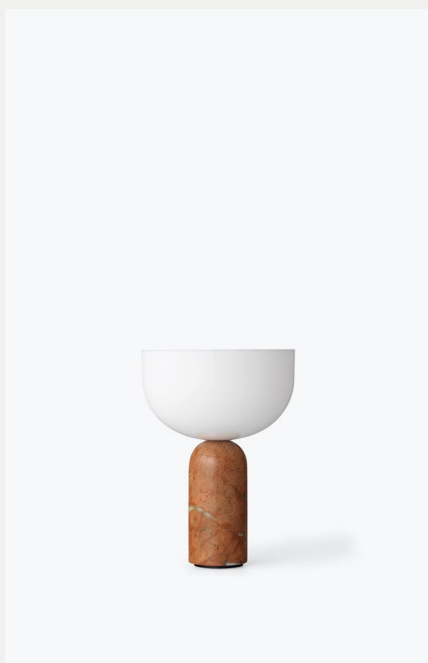

Variant Breccia Pernice Marble
Item No 21713
EAN No 5712826217139