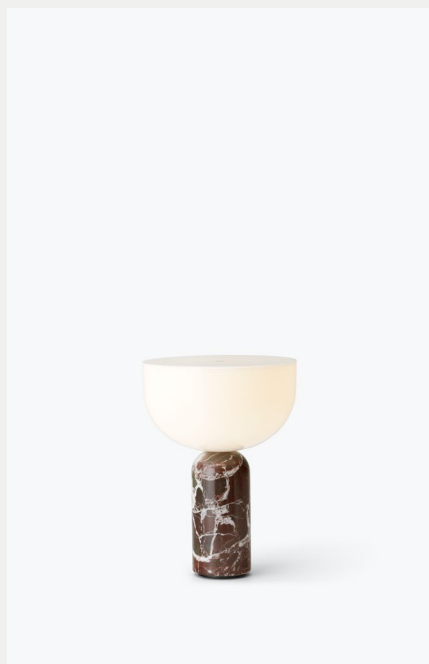

Specifications

Product Name

Kizu Portable Table Lamp

Designer

Lars Tornøe

Category

Lighting

Type

Portable Table Lamp

Year

2022

Material

Marble, Acrylic

Colour/Variant

Breccia Pernice Marble, Rosso Levanto Marble,
White Marble, Black Marble, Gris du Marais Marble

Product Dimensions

H: 240 x Ø: 180 mm

Packaging Dimensions

H: 300 x L: 230 x D: 230 mm

Cord

USB-C charging cable, 2000 mm
(fits 5V/2A universal USB adapter)

Weight (incl. packaging)

1.75 kg

Country of Origin

China

Master Packaging

4

Certification

CE, Class II, IP20

Bulb

Light source included

Light Source

2,5W LED, 2700 K
Operating time: 10-11 hours (at 100% brightness)
Charging time: 7,5 hours (0-100%)

Dimmability

Integrated three-step dimmer

Safety Precautions

The lamp is only intended for indoor use. This product contains a Li-ion battery. Misuse of the battery may lead to potentially hazardous outcomes. In case of smoke, battery swelling, or an odor while charging, terminate charging immediately. New Works Aps does not take responsibility for battery failure prompted by unintended use.

Cleaning

Wipe the product with a soft dry or moist cloth. Do not use any abrasive cleaning tools, and never use strong cleaning agents such as household glass cleaner, white spirit, or turpentine.