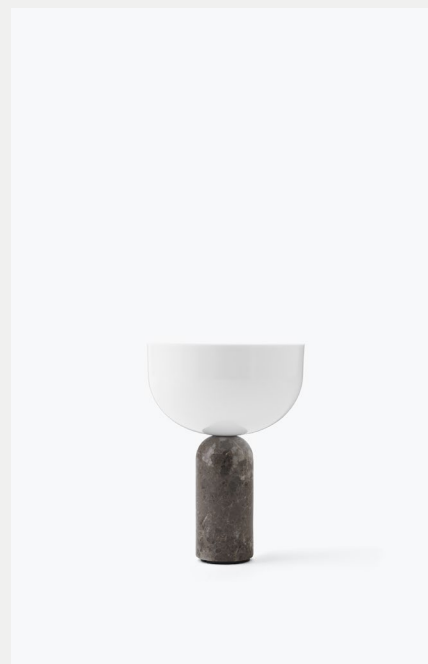

Variant Gris du Marais Marble
Item No 21712
EAN No 5712826217122