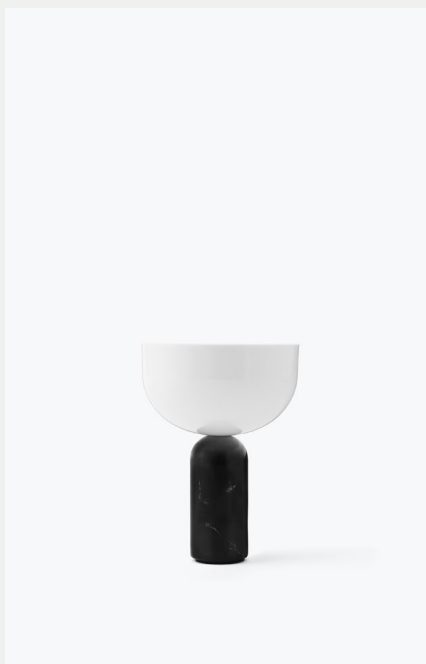

Variant Black Marble
Item No 21711
EAN No 5712826217115