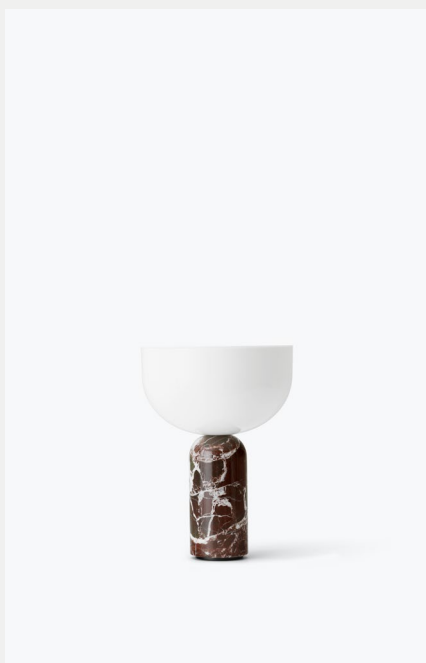

Variant Rosso Levanto Marble
Item No 21714
EAN No 5712826217146