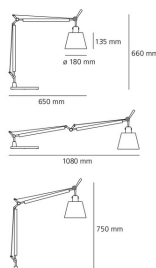

Interchangeable support: table base, clamp, desk fixed support and twin support that allows two independent lamp units to be fitted. Possibility to mount LED source on E27 Socket

SELECT

EXTRA HALO / LED

Natural

PRODUCT CODE

0947010A

Light emission

TECHNICAL DATA SHEET

FEATURES

Product name:	Tolomeo basculante tavolo - Parchment 180
Article Code:	0947010A
Colour:	Natural
Material:	parchment paper, aluminum, steel
Series:	Design

DIMENSIONS

Height:	cm 66
Diameter:	cm 18
Base Diameter:	cm 23
Max Extension Height:	cm 75
Max Extension Length:	cm 108
Impact Resistance:	N/D
Glow Wire Test:	N/D °

DIMENSIONS

COLOUR

LAMPS NOT INCLUDED

<input type="checkbox"/>	Category:	HALO
	Number:	1
	Watt:	46W
	Socket:	E27
	Class:	A