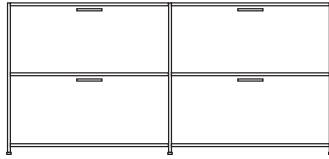

H 31 - "  
W 67 - "  
D 18 - "

pair of glass shelves clear glass

**DIMENSIONS**

sideboard 2 drawers + 2 flap doors  
lacquer - pack of colors

**DIMENSIONS**

H 31 - "  
W 67 - "  
D 18 - "

sideboard 2 drawers + 2 flap doors  
argile lacquer