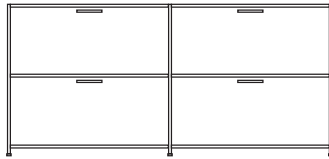

pair of glass shelves clear glass

**DIMENSIONS**

sideboard 2 drawers for hanging files +  
2 flap doors lacquer - pack of colors

**DIMENSIONS**  
H 31 - "  
W 67 - "  
D 18 - "

sideboard 2 drawers for hanging files +  
2 flap doors argile lacquer