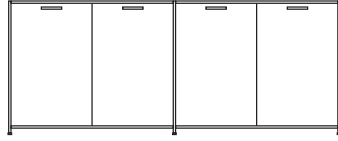

sideboard 4 doors lacquer - pack of  
colors

**DIMENSIONS**  
H 34 - "  
W 85 - "  
D 18 - "

sideboard 4 doors argile lacquer

**DIMENSIONS**  
H 34 - "  
W 85 - "  
D 18 - "

sideboard 4 doors white lacquer