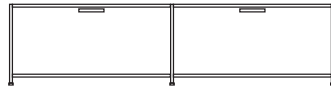

**DIMENSIONS**  
H 17 - "  
W 85 - "  
D 18 - "

glass shelf for t.v. cabinet w 84 3/4" (215  
cm) & console w 42 1/2" (108 cm) clear  
glass

**DIMENSIONS**

console 1 drop flap lacquer - pack of  
colors

**DIMENSIONS**  
H 31 - "  
W 43 - "  
D 18 - "