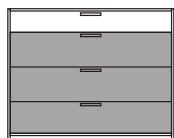

1 upper drawer for narrow chest argile
lacquer

DIMENSIONS

1 upper drawer for narrow chest white
lacquer

DIMENSIONS

1 upper drawer for narrow chest perle
lacquer

DIMENSIONS

dresser 3 lower drawers lacquer - pack
of colors

DIMENSIONS

H 34 - "

W 43 - "

D 19 - "