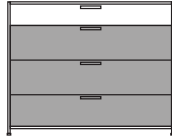

dresser 3 lower drawers argile lacquer

DIMENSIONS

H 34 - "

W 43 - "

D 19 - "