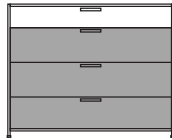

D 19 - "

dresser 3 lower drawers white lacquer

**DIMENSIONS**

H 34 - "

W 43 - "

D 19 - "

dresser 3 lower drawers perle lacquer

**DIMENSIONS**