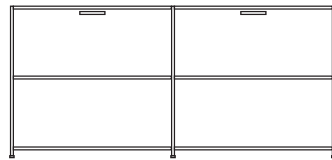

glass shelf for t.v. cabinet w 84 3/4" (215 cm) & console w 42 1/2" (108 cm) clear glass

DIMENSIONS

console 2 flap doors lacquer - pack of colors

DIMENSIONS

H 31 - "
W 67 - "
D 18 - "