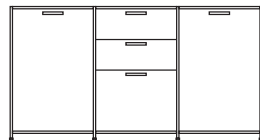

pair of glass shelves clear glass

**DIMENSIONS**

sideboard 2 drawers for hanging files +  
2 flap doors lacquer - pack of colors

**DIMENSIONS**  
H 31 - "  
W 67 - "  
D 18 - "

sideboard 2 drawers for hanging files +  
2 flap doors argile lacquer

**DIMENSIONS**  
H 31 - "  
W 67 - "  
D 18 - "

sideboard 2 drawers for hanging files +  
2 flap doors white lacquer

**DIMENSIONS**  
H 31 - "  
W 67 - "  
D 18 - "

sideboard 2 drawers for hanging files +  
2 flap doors perle lacquer

**DIMENSIONS**  
H 31 - "  
W 67 - "  
D 18 - "

pair of glass shelves clear glass

**DIMENSIONS**

sideboard 2 doors + 3 drawers lacquer  
- pack of colors

**DIMENSIONS**

H 34 - "  
W 64 - "  
D 18 - "

sideboard 2 doors + 3 drawers argile  
lacquer