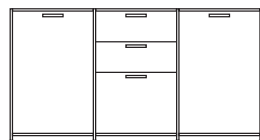

**DIMENSIONS**  
H 31 - "  
W 67 - "  
D 18 - "

pair of glass shelves clear glass

**DIMENSIONS**

sideboard 2 doors + 3 drawers lacquer  
- pack of colors

**DIMENSIONS**

H 34 - "  
W 64 - "  
D 18 - "

sideboard 2 doors + 3 drawers argile  
lacquer