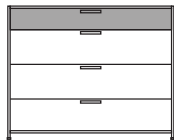

H 34 - "

W 43 - "

D 19 - "

1 upper drawer for dresser lacquer -  
pack of colors

**DIMENSIONS**

1 upper drawer for dresser argile  
lacquer

**DIMENSIONS**

1 upper drawer for dresser white  
lacquer