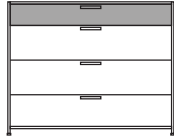

H 34 - "

W 43 - "

D 19 - "

1 upper drawer for dresser lacquer -  
pack of colors

**DIMENSIONS**

1 upper drawer for dresser argile  
lacquer

**DIMENSIONS**

1 upper drawer for dresser white  
lacquer