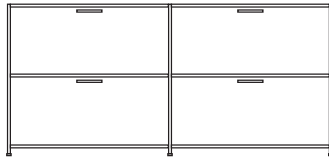

DIMENSIONS
H 31 - "
W 67 - "
D 18 - "

sideboard 2 drawers + 2 flap doors
white lacquer