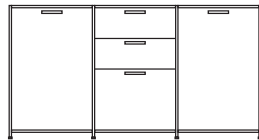

**DIMENSIONS**  
H 31 - "  
W 67 - "  
D 18 - "

pair of glass shelves clear glass

**DIMENSIONS**

sideboard 2 doors + 3 drawers lacquer  
- pack of colors

**DIMENSIONS**

H 34 - "  
W 64 - "  
D 18 - "

sideboard 2 doors + 3 drawers argile  
lacquer

**DIMENSIONS**

H 34 - "  
W 64 - "  
D 18 - "

sideboard 2 doors + 3 drawers white  
lacquer

**DIMENSIONS**  
H 34 - "  
W 64 - "  
D 18 - "

sideboard 2 doors + 3 drawers perle  
lacquer

**DIMENSIONS**  
H 34 - "  
W 64 - "  
D 18 - "