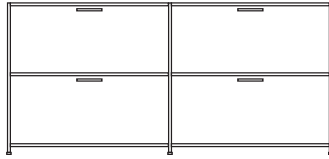

pair of glass shelves clear glass

**DIMENSIONS**

sideboard 2 drawers for hanging files +  
2 flap doors lacquer - pack of colors

**DIMENSIONS**  
H 31 - "  
W 67 - "  
D 18 - "

sideboard 2 drawers for hanging files +  
2 flap doors argile lacquer