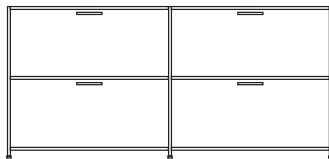

DIMENSIONS
H 31 - "
W 67 - "
D 18 - "

sideboard 2 drawers for hanging files +
2 flap doors white lacquer