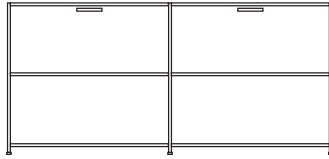

console 2 flap doors perle lacquer