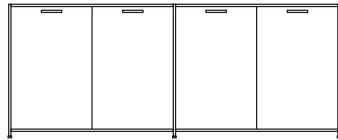

DIMENSIONS

H 34 - "
W 85 - "
D 18 - "

sideboard 4 doors perle lacquer