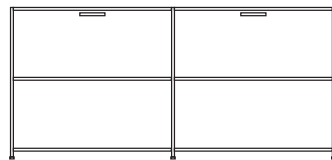

H 31 - "  
W 43 - "  
D 18 - "

glass shelf for t.v. cabinet w 84 3/4" (215 cm) & console w 42 1/2" (108 cm) clear glass

**DIMENSIONS**

console 2 flap doors lacquer - pack of colors

**DIMENSIONS**

H 31 - "  
W 67 - "  
D 18 - "