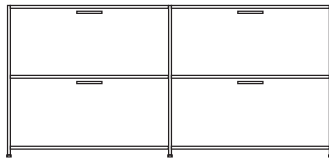

H 31 - "  
W 67 - "  
D 18 - "

pair of glass shelves clear glass

**DIMENSIONS**

sideboard 2 drawers + 2 flap doors  
lacquer - pack of colors

**DIMENSIONS**

H 31 - "  
W 67 - "  
D 18 - "

sideboard 2 drawers + 2 flap doors  
argile lacquer