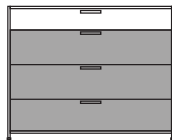

DIMENSIONS

H 34 - "

W 43 - "

D 19 - "