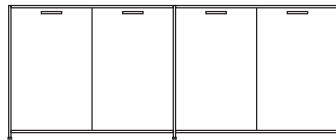

DIMENSIONS
H 34 - "
W 64 - "
D 18 - "

sideboard 4 doors lacquer - pack of
colors