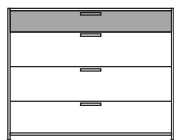

1 upper drawer for dresser white
lacquer

DIMENSIONS