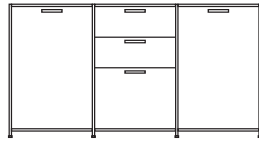

sideboard 2 doors + 3 drawers white
lacquer