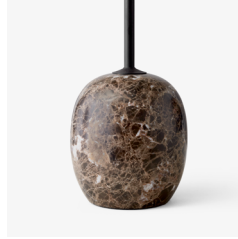

Emparador marble