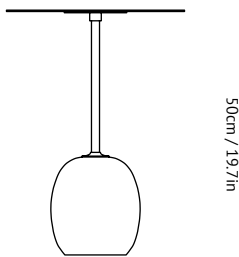

# LATO LN8

BY LUCA NICHETTO  
2018

Simple is the key component for sophistication seen in Lato - a sculptural side table by Luca Nichetto. Avoiding the assumption that a table needs four legs, Nichetto treats us to a slim, oval or spherical table top balanced by a beautiful oval marble base.

Lato is available in two sizes, shapes and colours, all with an oval marble base. The LN9 is the smaller version measuring 45 cm in height with an oval table top. The LN8 is the taller version measuring 50 cm high boasting a round table top. Both versions come in powder-coated steel, either in ivory white with a light marble base or a warm black metal with a dark marble base.

50cm / 19.7in

Ø: 20cm / 7.9in

Ø: 40cm / 17.5in

<b>Product category</b>	Side table
<b>Production process</b>	The marble is turned into shape on a lathe and thereafter honed to a semi matt finish. The frame is made from laser cut and milled powder coated steel.
<b>Environment</b>	Indoor
<b>Material</b>	Marble and steel
<b>Dimensions (cm/in)</b>	H: 50cm/19.7in, Ø: 40cm/15.7in
<b>Weight (kg)</b>	19.5 kg
<b>Colours</b>	Warm black & Emparador marble, Ivory white & Crema Diva marble
<b>Cleaning instructions</b>	Please download our material Care & Cleaning Instructions through <a href="http://www.andtradition.com">www.andtradition.com</a>
<b>Package dimensions (cm/in)</b>	Marble: H: 30cm/11.8in, W: 30cm/11.8in, D: 30cm/11.8in Steel frame: H: 70cm/27.5in, W: 50cm/19.6in, D: 10cm/3.9in