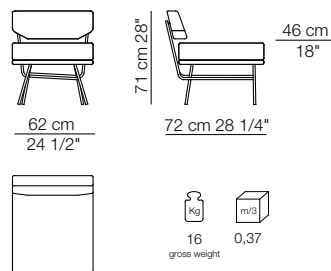

ELETTRA

Poltrona
Armchair

I colori sono da considerarsi puramente indicativi / Colors are to be considered as purely indicative 2020 - Rev. 0.0 - Seven Salotti S.p.A - All rights reserved

Sizes, weights and finishes may change without previous notice. All dimensions are expressed in centimeters and inches. File CAD 2D-3D available on www.arflex.com For more information on product visit www.arflex.com, or contact us at : info@arflex.it