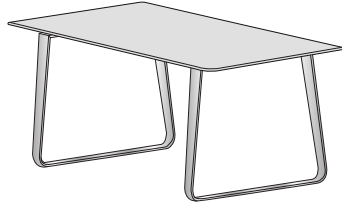

**DIMENSIONS**  
H 29 - "  
W 79 - "  
D 39 - "

dining table brilliant chromed base  
natural oak

**DIMENSIONS**  
H 29 - "  
W 87 - "  
D 39 - "

dining table brilliant chromed base  
walnut

**DIMENSIONS**  
H 29 - "  
W 87 - "  
D 39 - "

dining table white lacquered base  
natural oak

**DIMENSIONS**  
H 29 - "  
W 87 - "  
D 39 - "

dining table black lacquered base  
natural oak

**DIMENSIONS**  
H 29 - "  
W 87 - "  
D 39 - "

dining table black lacquered base  
walnut

**DIMENSIONS**  
H 29 - "  
W 87 - "  
D 39 - "

dining table brilliant chromed base  
white marble-effect stoneware

**DIMENSIONS**  
H 29 - "  
W 95 - "  
D 39 - "

dining table brilliant chromed base  
white stoneware