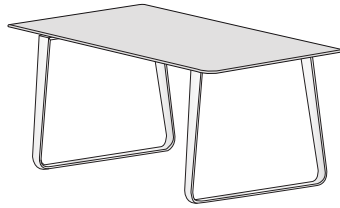

**DIMENSIONS**  
H 29 - "  
W 87 - "  
D 39 - "

dining table brilliant chromed base  
white marble-effect stoneware

**DIMENSIONS**  
H 29 - "  
W 95 - "  
D 39 - "

dining table brilliant chromed base  
white stoneware

**DIMENSIONS**  
H 29 - "  
W 95 - "  
D 39 - "

dining table brilliant chromed base  
anthracite metal stoneware

**DIMENSIONS**  
H 29 - "  
W 95 - "  
D 39 - "

dining table white lacquered base white  
marble-effect stoneware

**DIMENSIONS**  
H 29 - "  
W 95 - "  
D 39 - "

dining table white lacquered base white stoneware

**DIMENSIONS**  
H 29 - "  
W 95 - "  
D 39 - "

dining table white lacquered base anthracite metal stoneware