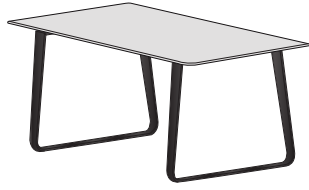

dining table black lacquered base
walnut

DIMENSIONS
H 29 - "
W 79 - "
D 39 - "