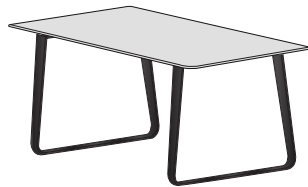

**DIMENSIONS**  
H 29 - "  
W 95 - "  
D 39 - "

dining table brilliant chromed base  
smoked oak effect

**DIMENSIONS**  
H 29 - "  
W 95 - "  
D 39 - "

dining table brilliant chromed base  
walnut

**DIMENSIONS**  
H 29 - "  
W 95 - "  
D 39 - "

dining table white lacquered base  
natural oak

**DIMENSIONS**

H 29 - "  
W 95 - "  
D 39 - "

dining table black lacquered base  
natural oak

**DIMENSIONS**

H 29 - "  
W 95 - "  
D 39 - "

dining table black lacquered base  
smoked oak effect