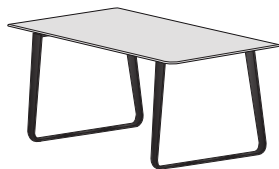

dining table black lacquered base
anthracite metal stoneware

DIMENSIONS

H 29 - "
W 71 - "
D 39 - "