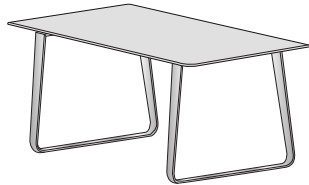

dining table brilliant chromed base
walnut

DIMENSIONS
H 29 - "
W 79 - "
D 39 - "