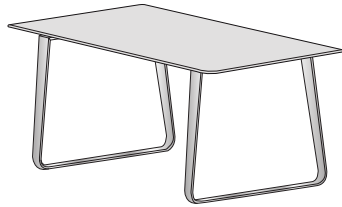

**DIMENSIONS**  
H 29 - "  
W 95 - "  
D 39 - "

dining table white lacquered base white stoneware

**DIMENSIONS**  
H 29 - "  
W 95 - "  
D 39 - "

dining table white lacquered base anthracite metal stoneware

**DIMENSIONS**  
H 29 - "  
W 95 - "  
D 39 - "

dining table black lacquered base white marble-effect stoneware

**DIMENSIONS**  
H 29 - "  
W 95 - "  
D 39 - "

dining table black lacquered base white stoneware

**DIMENSIONS**  
H 29 - "  
W 95 - "  
D 39 - "

dining table black lacquered base  
anthracite metal stoneware

**DIMENSIONS**  
H 29 - "  
W 95 - "  
D 39 - "

dining table brilliant chromed base  
natural oak