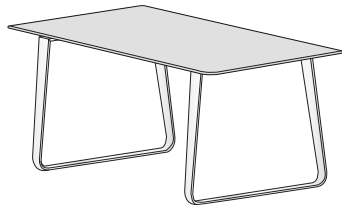

dining table white lacquered base white
marble-effect stoneware

DIMENSIONS
H 29 - "
W 95 - "
D 39 - "