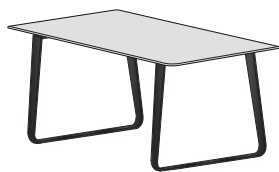

dining table black lacquered base
natural oak

DIMENSIONS
H 29 - "
W 71 - "
D 39 - "