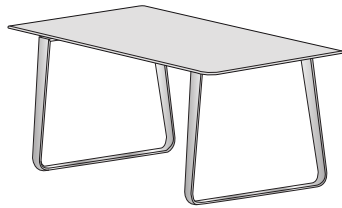

**DIMENSIONS**  
H 29 - "  
W 95 - "  
D 39 - "

dining table black lacquered base white marble-effect stoneware

**DIMENSIONS**  
H 29 - "  
W 95 - "  
D 39 - "

dining table black lacquered base white stoneware

**DIMENSIONS**  
H 29 - "  
W 95 - "  
D 39 - "

dining table black lacquered base  
anthracite metal stoneware

**DIMENSIONS**  
H 29 - "  
W 95 - "  
D 39 - "

dining table brilliant chromed base  
natural oak

**DIMENSIONS**  
H 29 - "  
W 95 - "  
D 39 - "

dining table brilliant chromed base  
smoked oak effect

**DIMENSIONS**  
H 29 - "  
W 95 - "  
D 39 - "

dining table brilliant chromed base  
walnut

**DIMENSIONS**  
H 29 - "  
W 95 - "  
D 39 - "