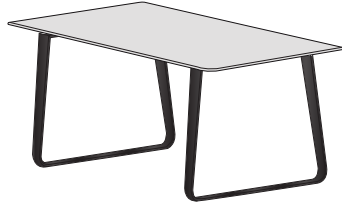

**DIMENSIONS**  
H 29 - "  
W 95 - "  
D 39 - "

dining table black lacquered base white marble-effect stoneware

**DIMENSIONS**  
H 29 - "  
W 95 - "  
D 39 - "

dining table black lacquered base white stoneware

**DIMENSIONS**  
H 29 - "  
W 95 - "  
D 39 - "

dining table black lacquered base  
anthracite metal stoneware

**DIMENSIONS**  
H 29 - "  
W 95 - "  
D 39 - "

dining table brilliant chromed base  
natural oak