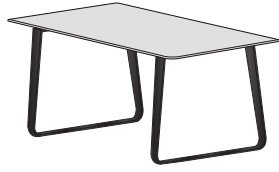

dining table black lacquered base white
marble-effect stoneware

DIMENSIONS

H 29 - "
W 71 - "
D 39 - "