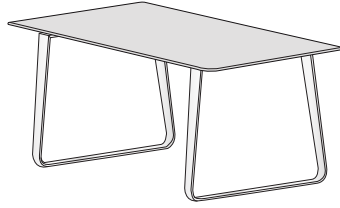

**DIMENSIONS**  
H 29 - "  
W 87 - "  
D 39 - "

dining table brilliant chromed base  
white marble-effect stoneware

**DIMENSIONS**  
H 29 - "  
W 95 - "  
D 39 - "

dining table brilliant chromed base  
white stoneware

**DIMENSIONS**  
H 29 - "  
W 95 - "  
D 39 - "

dining table brilliant chromed base  
anthracite metal stoneware

**DIMENSIONS**  
H 29 - "  
W 95 - "  
D 39 - "

dining table white lacquered base white  
marble-effect stoneware

**DIMENSIONS**  
H 29 - "  
W 95 - "  
D 39 - "

dining table white lacquered base white stoneware

**DIMENSIONS**  
H 29 - "  
W 95 - "  
D 39 - "

dining table white lacquered base anthracite metal stoneware