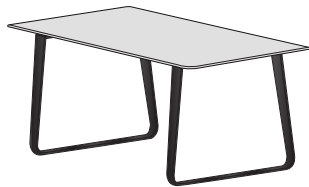

dining table black lacquered base
walnut

DIMENSIONS
H 29 - "
W 87 - "
D 39 - "