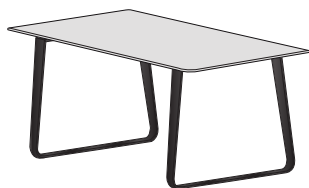

dining table black lacquered base
natural oak

DIMENSIONS
H 29 - "
W 79 - "
D 39 - "