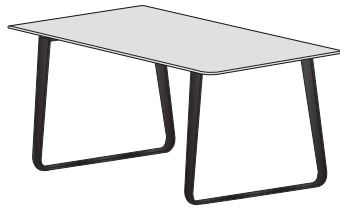

**DIMENSIONS**  
H 29 - "  
W 95 - "  
D 39 - "

dining table brilliant chromed base  
anthracite metal stoneware

**DIMENSIONS**  
H 29 - "  
W 95 - "  
D 39 - "

dining table white lacquered base white  
marble-effect stoneware

**DIMENSIONS**  
H 29 - "  
W 95 - "  
D 39 - "

dining table white lacquered base white stoneware

**DIMENSIONS**  
H 29 - "  
W 95 - "  
D 39 - "

dining table white lacquered base anthracite metal stoneware

**DIMENSIONS**  
H 29 - "  
W 95 - "  
D 39 - "

dining table black lacquered base white marble-effect stoneware

**DIMENSIONS**  
H 29 - "  
W 95 - "  
D 39 - "

dining table black lacquered base white stoneware