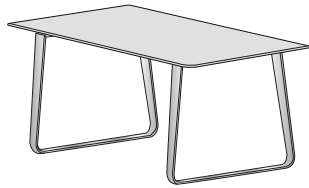

dining table brilliant chromed base
natural oak

DIMENSIONS
H 29 - "
W 87 - "
D 39 - "