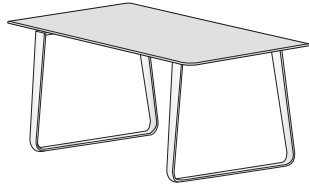

dining table white lacquered base
natural oak

DIMENSIONS
H 29 - "
W 87 - "
D 39 - "