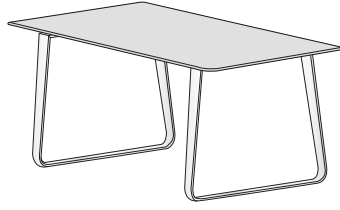

dining table white lacquered base
natural oak

DIMENSIONS

H 29 - "
W 95 - "
D 39 - "