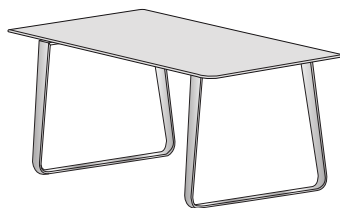

**DIMENSIONS**  
H 29 - "  
W 79 - "  
D 39 - "

dining table brilliant chromed base  
natural oak

**DIMENSIONS**  
H 29 - "  
W 87 - "  
D 39 - "

dining table brilliant chromed base  
walnut

**DIMENSIONS**  
H 29 - "  
W 87 - "  
D 39 - "

dining table white lacquered base  
natural oak

**DIMENSIONS**  
H 29 - "  
W 87 - "  
D 39 - "

dining table black lacquered base  
natural oak

**DIMENSIONS**  
H 29 - "  
W 87 - "  
D 39 - "

dining table black lacquered base  
walnut

**DIMENSIONS**  
H 29 - "  
W 87 - "  
D 39 - "

dining table brilliant chromed base  
white marble-effect stoneware

**DIMENSIONS**  
H 29 - "  
W 95 - "  
D 39 - "

dining table brilliant chromed base  
white stoneware