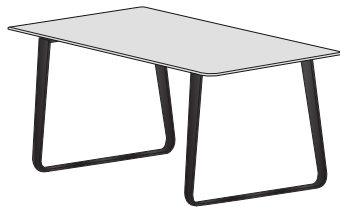

**DIMENSIONS**  
H 29 - "  
W 95 - "  
D 39 - "

dining table brilliant chromed base  
anthracite metal stoneware

**DIMENSIONS**  
H 29 - "  
W 95 - "  
D 39 - "

dining table white lacquered base white  
marble-effect stoneware

**DIMENSIONS**  
H 29 - "  
W 95 - "  
D 39 - "

dining table white lacquered base white stoneware

**DIMENSIONS**  
H 29 - "  
W 95 - "  
D 39 - "

dining table white lacquered base anthracite metal stoneware

**DIMENSIONS**  
H 29 - "  
W 95 - "  
D 39 - "

dining table black lacquered base white marble-effect stoneware

**DIMENSIONS**  
H 29 - "  
W 95 - "  
D 39 - "

dining table black lacquered base white stoneware