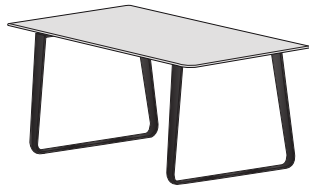

dining table black lacquered base
natural oak

DIMENSIONS
H 29 - "
W 87 - "
D 39 - "