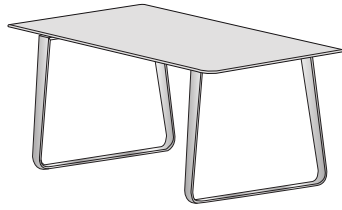

dining table white lacquered base  
natural oak

**DIMENSIONS**  
H 29 - "  
W 87 - "  
D 39 - "

dining table black lacquered base  
natural oak

**DIMENSIONS**  
H 29 - "  
W 87 - "  
D 39 - "

dining table black lacquered base  
walnut

**DIMENSIONS**  
H 29 - "  
W 87 - "  
D 39 - "

dining table brilliant chromed base  
white marble-effect stoneware

**DIMENSIONS**  
H 29 - "  
W 95 - "  
D 39 - "

dining table brilliant chromed base  
white stoneware

**DIMENSIONS**  
H 29 - "  
W 95 - "  
D 39 - "

dining table brilliant chromed base  
anthracite metal stoneware

**DIMENSIONS**  
H 29 - "  
W 95 - "  
D 39 - "

dining table white lacquered base white  
marble-effect stoneware