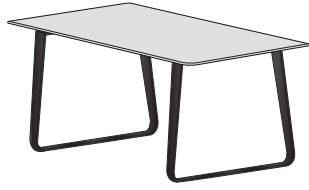

dining table white lacquered base  
natural oak

**DIMENSIONS**

H 29 - "  
W 95 - "  
D 39 - "

dining table black lacquered base  
natural oak

**DIMENSIONS**

H 29 - "  
W 95 - "  
D 39 - "

dining table black lacquered base  
smoked oak effect

**DIMENSIONS**

H 29 - "  
W 95 - "  
D 39 - "

dining table black lacquered base  
walnut

**DIMENSIONS**

H 29 - "

W 95 - "

D 39 - "