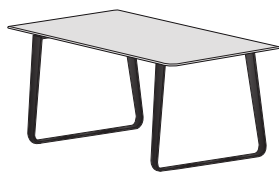

dining table black lacquered base
walnut

DIMENSIONS

H 29 - "
W 71 - "
D 39 - "