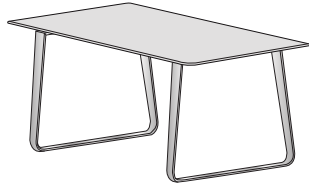

dining table brilliant chromed base
natural oak

DIMENSIONS
H 29 - "
W 79 - "
D 39 - "