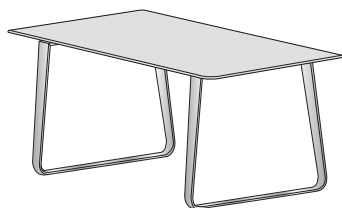

**DIMENSIONS**  
H 29 - "  
W 95 - "  
D 39 - "

dining table black lacquered base white marble-effect stoneware

**DIMENSIONS**  
H 29 - "  
W 95 - "  
D 39 - "

dining table black lacquered base white stoneware

**DIMENSIONS**  
H 29 - "  
W 95 - "  
D 39 - "

dining table black lacquered base  
anthracite metal stoneware

**DIMENSIONS**  
H 29 - "  
W 95 - "  
D 39 - "

dining table brilliant chromed base  
natural oak

**DIMENSIONS**  
H 29 - "  
W 95 - "  
D 39 - "

dining table brilliant chromed base  
smoked oak effect

**DIMENSIONS**  
H 29 - "  
W 95 - "  
D 39 - "

dining table brilliant chromed base  
walnut

**DIMENSIONS**  
H 29 - "  
W 95 - "  
D 39 - "