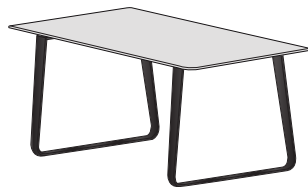

dining table white lacquered base  
natural oak

**DIMENSIONS**

H 29 - "  
W 95 - "  
D 39 - "

dining table black lacquered base  
natural oak

**DIMENSIONS**

H 29 - "  
W 95 - "  
D 39 - "

dining table black lacquered base  
smoked oak effect

**DIMENSIONS**

H 29 - "  
W 95 - "  
D 39 - "

dining table black lacquered base  
walnut

**DIMENSIONS**

H 29 - "

W 95 - "

D 39 - "