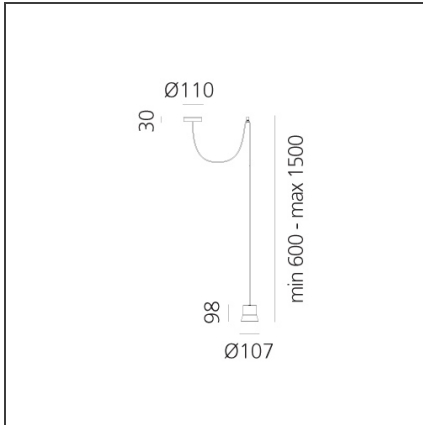

GIO.light Decentrata - Black

IP20   

DESIGN BY

Patrick Norguet

DESCRIPTION

With its aluminium body, Giò is first and foremost an instrument, a functional, unobtrusive and, most of all, timeless suspension lamp; it fits both in domestic and in public places. Either plain or in its different versions, Giò is an elegant and efficient object in space.

TECHNICAL DRAWINGS

FEATURES

Article Code:	0231020A	Material:	Vetro, Alluminio
Colour:	Black	Series:	Design, 2018
Installation:	Suspension		Artemide Collection
Environment:	Indoor		

DIMENSIONS

Height:	cm 9.8	Glow Wire Test:	650
Base Width:	cm 3		
Base Diameter:	cm 11		
Max Height from ceiling:	cm 1,500		

INCLUDED SOURCES

Category:	LED	Color temperature (K):	3000K
Number:	1	Color Tolerance:	MacAdam 3SDCM
Watt:	8W	CRI:	80
Delivered lumens output (lm):	720lm	Efficacy:	89lm/W
Type:	0	Service Life:	50000-L70
Class:	A		

LUMINAIRE

Watt:	8W	Delivered lumens output (lm):	504lm
		CCT:	3000K
		Efficiency:	70%
		Efficacy:	63.04lm/W
		CRI:	80