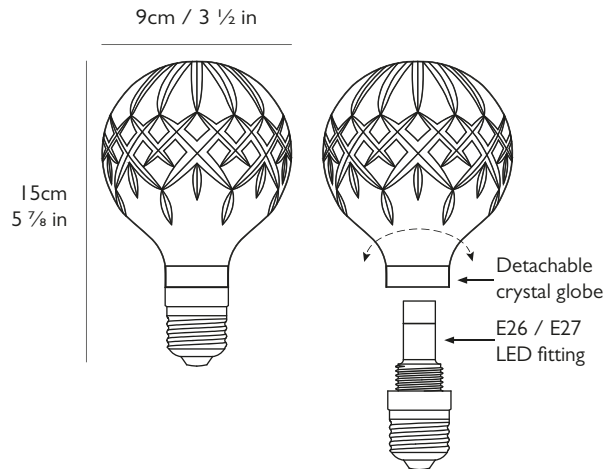

LEE BROOM

CRYSTAL BULB

PRODUCT DETAILS

Name

Crystal Bulb

Product Code

Crystal Bulb Clear
Crystal Bulb Frosted

110-130v

CB0111
CB0112

220-240v

CB0011
CB0012

Materials

Clear or frosted lead crystal

Illumination 110-130v

2w, 2700k, 100 lumen

Bulb: E26, 2w LED, 100 lumen, 10k hrs (1x supplied)

2012

Dimensions

H 15cm x Dia 9cm / H 5 7/8 in x Dia 3 1/2 in

Weight

Product (net) 0.2kg / 0.4 lb / Boxed (gross) 0.5kg / 1.1 lb

Note

From 1st May 2018, the Crystal Bulb will be supplied with our new improved 1w LED which is more energy efficient. The output of the LED will still be 2700k and 100 lumen.